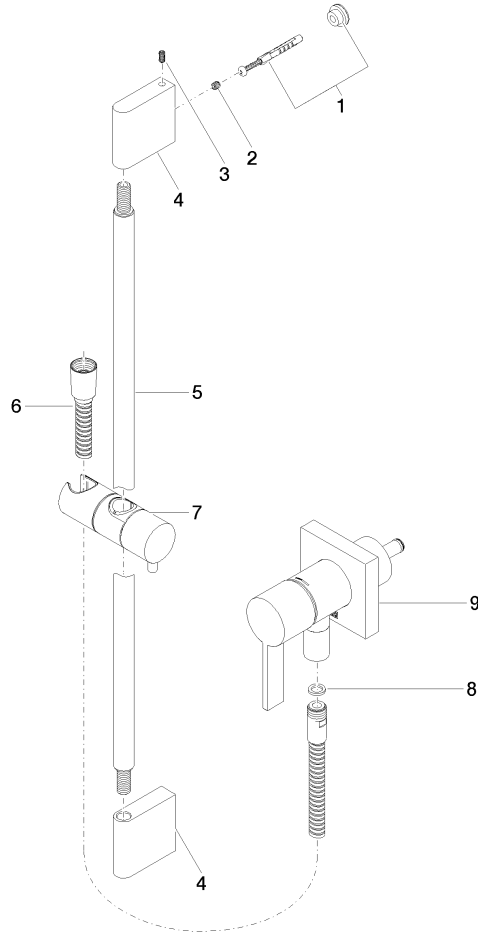

Concealed single-lever mixer with integrated shower connection with shower set without hand shower - Brushed Durabross (23kt Gold)

IMO

36 013 970

Fits: IMO, MEM, CL.1

- cover plate 80 x 80 mm
- metal shower hose 1750mm with integrated anti-twist protection
- slide bar
- Pipe diameter 18 mm
- WRAS 2011027

Concealed single-lever mixer with integrated shower connection with shower set without hand shower - Brushed Durabronz (23kt Gold)

IMO

Codes & Standards

DIN 4109	EN 1717	ISO 3822	Scottish Water Byelaws
UK Water Supply Regulations	Ü-Zeichen		

Certificates

Belgaqua_21-025-2 LGA_29	WRAS_2011
--------------------------	-----------

Concealed single-lever mixer with integrated shower connection with shower set without hand shower - Brushed Durabronz (23kt Gold)

IMO

36 013 970

Concealed single-lever mixer with integrated shower connection with shower set without hand shower - Brushed Durabrass (23kt Gold)

IMO

36 013 970

Spare parts list

No.	Item Number	Name	Quantity used	Delivery time
	05 17 20 726 02 90	fixing set	12	2