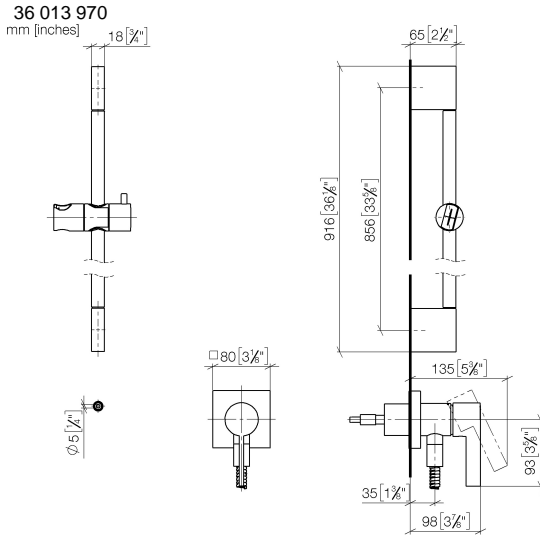

Concealed single-lever mixer with integrated shower connection with shower set without hand shower - Brushed Durabross (23kt Gold)

IMO

36 013 970

Fits: IMO, MEM, CL.1

- cover plate 80 x 80 mm
- metal shower hose 1750mm with integrated anti-twist protection
- slide bar
- Pipe diameter 18 mm
- WRAS 2011027

Required miscellaneous

	Concealed wall mounting - • max. recess depth 103 mm • min. recess depth 78 mm	35 003 970 90
--	---	---------------

Required miscellaneous

	Hand shower - Brushed Durabross (23kt Gold)	28 016 979-28
--	--	---------------

Concealed single-lever mixer with integrated shower connection with shower set without hand shower - Brushed Durabronz (23kt Gold)

IMO

Codes & Standards

DIN 4109	EN 1717	ISO 3822	Scottish Water Byelaws
UK Water Supply Regulations	Ü-Zeichen		

IMO

36 013 970

Concealed single-lever mixer with integrated shower connection with shower set without hand shower - Brushed Durabrass (23kt Gold)

IMO

36 013 970

Spare parts list

No.	Item Number	Name	Quantity used	Delivery time
	05 17 20 726 02 90	fixing set	12	2