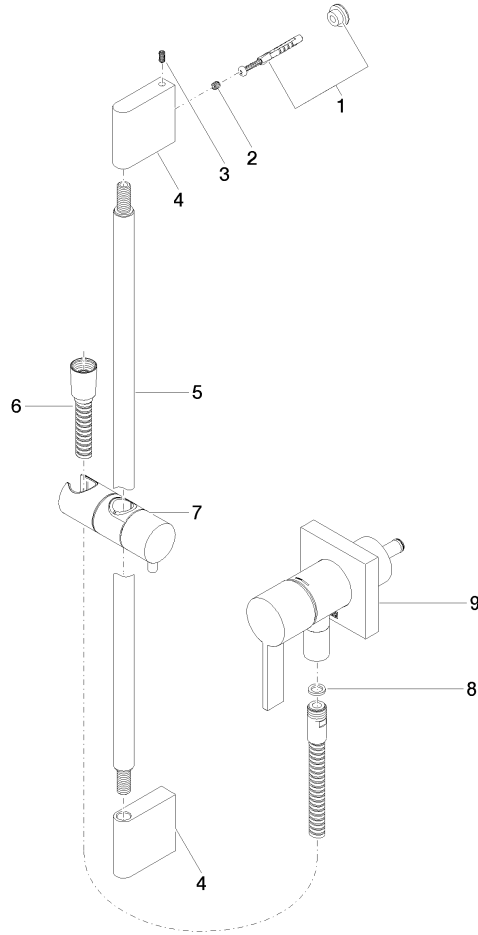

Concealed single-lever mixer with integrated shower connection with shower set without hand shower - Brushed Chrome

IMO

36 013 970

Fits: IMO, MEM, CL.1

- cover plate 80 x 80 mm
- metal shower hose 1750mm with integrated anti-twist protection
- slide bar
- Pipe diameter 18 mm
- WRAS 2011027

Required miscellaneous

- Concealed wall mounting -** 35 003 970 90
- max. recess depth 103 mm
 - min. recess depth 78 mm

Concealed single-lever mixer with integrated shower connection with shower set without hand shower - Brushed Chrome

IMO

Codes & Standards

DIN 4109	EN 1717	ISO 3822	Scottish Water Byelaws
UK Water Supply Regulations	Ü-Zeichen		

Certificates

Belgaqua_21-025-2 LGA_29	WRAS_2011
--------------------------	-----------

Concealed single-lever mixer with integrated shower connection with shower set without hand shower - Brushed Chrome

IMO

36 013 970

Concealed single-lever mixer with integrated shower connection with shower set without hand shower - Brushed Chrome

IMO

36 013 970

Spare parts list

No.	Item Number	Name	Quantity used	Delivery time
	05 17 20 726 02 90	fixing set	12	2