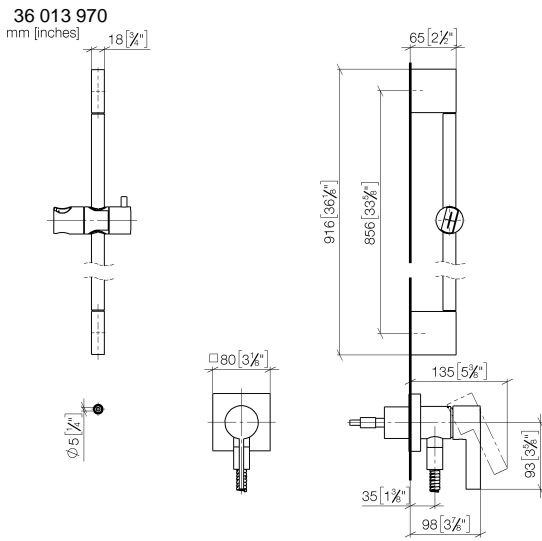

Concealed single-lever mixer with integrated shower connection with shower set without hand shower - Brushed Chrome

IMO

36 013 970

Fits: IMO, MEM, CL.1

- cover plate 80 x 80 mm
- metal shower hose 1750mm with integrated anti-twist protection
- slide bar
- Pipe diameter 18 mm
- WRAS 2011027

Required miscellaneous

- Concealed wall mounting -** 35 003 970 90
- max. recess depth 103 mm
 - min. recess depth 78 mm

Concealed single-lever mixer with integrated shower connection with shower set without hand shower - Brushed Chrome

IMO

Codes & Standards

DIN 4109	EN 1717	ISO 3822	Scottish Water Byelaws
UK Water Supply Regulations	Ü-Zeichen		

Certificates

Belgaqua_21-025-2 LGA_29	WRAS_2011
--------------------------	-----------

Concealed single-lever mixer with integrated shower connection with shower set without hand shower - Brushed Chrome

IMO

36 013 970

Concealed single-lever mixer with integrated shower connection with shower set without hand shower - Brushed Chrome

IMO

36 013 970

Spare parts list

No.	Item Number	Name	Quantity used	Delivery time
	05 17 20 726 02 90	fixing set	12	2