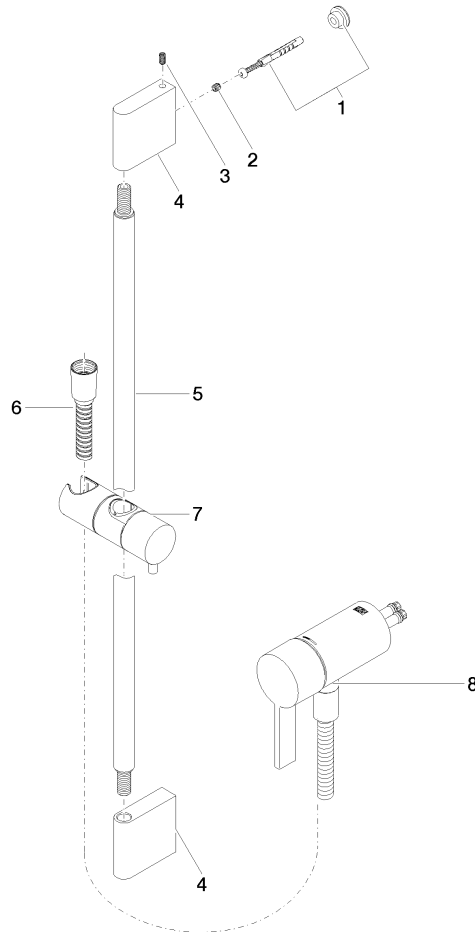

Concealed single-lever mixer with integrated shower connection with shower set without hand shower - Chrome

IMO

36 110 970

- metal shower hose 1750mm with integrated anti-twist protection
- slide bar
- Pipe diameter 18 mm
- WRAS 2011027

Required miscellaneous

	Concealed wall mounting - •max. recess depth 105 mm •min. recess depth 80 mm	35 050 970 90
--	---	---------------

Required miscellaneous

	Hand shower - Chrome	28 017 979-00
--	-----------------------------	---------------

Concealed single-lever mixer with integrated shower connection with shower set without hand shower - Chrome

IMO

36 110 970
mm [inches]

Certificates

Belgaqua_21-025- WRAS_2011027. LGA_29928.
27_1.

36 110 970

Spare parts list

No.	Item Number	Name	Quantity used	Delivery time
1	05 17 20 726 02 90	fixing set	1	2
2	09 31 11 049 90	pin	2	2
3	04 31 11 113 00 90	pin	2	2
4	08 17 97 054-00	holder	2	10
5	90 28 22 597 00-00	holder	1	10
6	28 322 970-00	Metal shower hose 1/2" x 3/8" x 1750 mm - Chrome	1	2
7	12 580 970-00	Slide unit - Chrome	1	10
9	36 050 970-00	Concealed single-lever mixer with integrated shower connection - Chrome	1	10