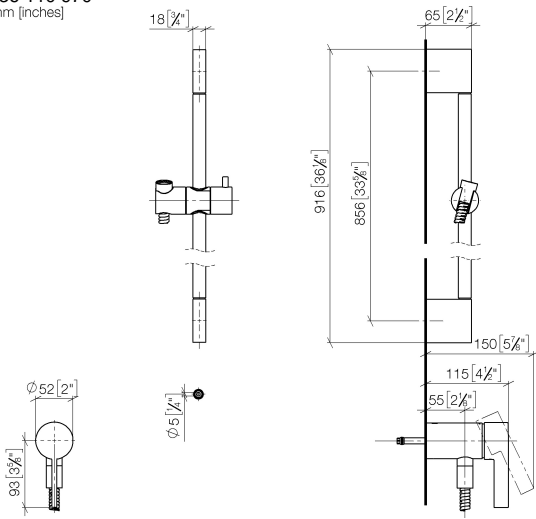

Concealed single-lever mixer with integrated shower connection with shower set without hand shower - Chrome

IMO

36 110 970

- metal shower hose 1750mm with integrated anti-twist protection
- slide bar
- Pipe diameter 18 mm
- WRAS 2011027

Concealed single-lever mixer with integrated shower connection with shower set without hand shower - Chrome

IMO

36 110 970
mm [inches]

Certificates

Belgaqua_21-025- WRAS_2011027. LGA_29928.
27_1.

36 110 970

Spare parts list

No.	Item Number	Name	Quantity used	Delivery time
1	05 17 20 726 02 90	fixing set	1	2
2	09 31 11 049 90	pin	2	2
3	04 31 11 113 00 90	pin	2	2
4	08 17 97 054-00	holder	2	10
5	90 28 22 597 00-00	holder	1	10
6	28 322 970-00	Metal shower hose 1/2" x 3/8" x 1750 mm - Chrome	1	2
7	12 580 970-00	Slide unit - Chrome	1	10
9	36 050 970-00	Concealed single-lever mixer with integrated shower connection - Chrome	1	10