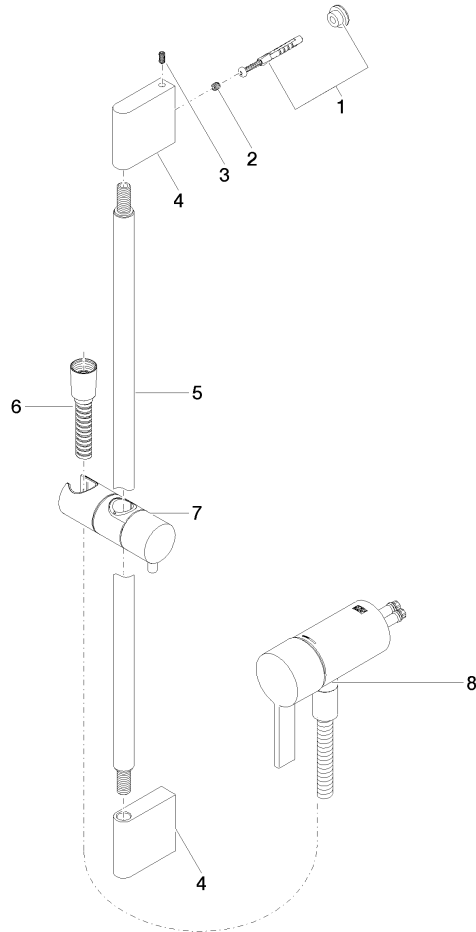

**Concealed single-lever mixer with integrated shower connection with shower set without hand shower - Platinum**

IMO

36 110 970

- metal shower hose 1750mm with integrated anti-twist protection
- slide bar
- Pipe diameter 18 mm
- WRAS 2011027

**SERIES-VARIOUS Hand shower -  
Platinum**

28 027 979-08  
0010

**Concealed single-lever mixer with integrated shower connection with shower set without hand shower - Platinum**

36 110 970  
mm [inches]

**Codes & Standards**

DIN 4109

EN 1717

ISO 3822

Scottish Water  
Byelaws

UK Water Supply  
Regulations

Ü-Zeichen

**Certificates**

Belgaqua\_21-025-2 WRAS\_2011

LGA\_29

Concealed single-lever mixer with integrated shower connection with shower set without hand shower - Platinum

36 110 970

Product version from 10/1/2023

Concealed single-lever mixer with integrated shower connection with shower set without hand shower - Platinum