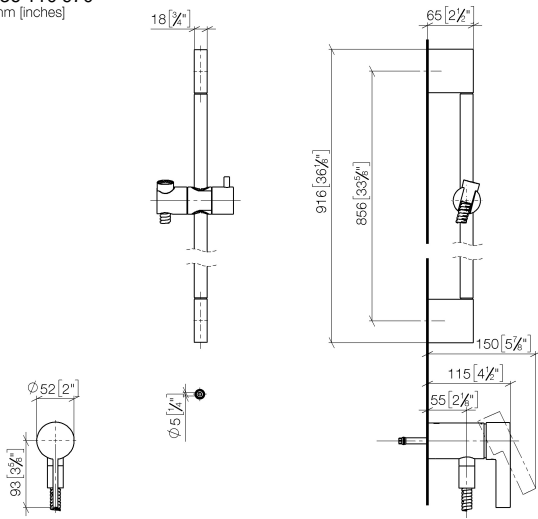

**Concealed single-lever mixer with integrated shower connection with shower set without hand shower - Platinum**

IMO

36 110 970

- metal shower hose 1750mm with integrated anti-twist protection
- slide bar
- Pipe diameter 18 mm
- WRAS 2011027

**Concealed single-lever mixer with integrated shower connection with shower set without hand shower - Platinum**

36 110 970

**Required miscellaneous**

**Concealed wall mounting -**  
 •max. recess depth 105 mm  
 •min. recess depth 80 mm

**SERIES-VARIOUS Hand shower -  
Platinum**

28 027 979-08  
0010

**Concealed single-lever mixer with integrated shower connection with shower set without hand shower - Platinum**

36 110 970  
mm [inches]