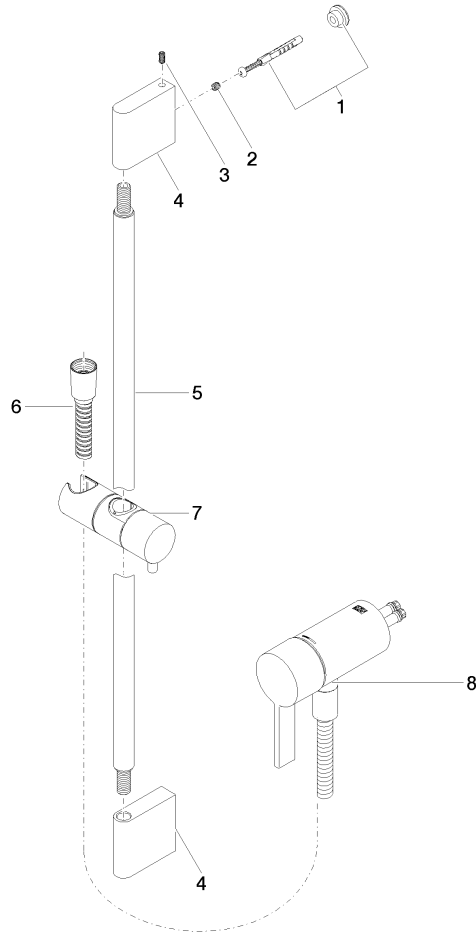

Concealed single-lever mixer with integrated shower connection with shower set without hand shower - Brushed Light Gold

IMO

36 110 970

- metal shower hose 1750mm with integrated anti-twist protection
- slide bar
- Pipe diameter 18 mm
- WRAS 2011027

Concealed single-lever mixer with integrated shower connection with shower set without hand shower - Brushed Light Gold

IMO

36 110 970
mm [inches]

Concealed single-lever mixer with integrated shower connection with shower set without hand shower - Brushed Light Gold

IMO

36 110 970

Product version from 10/1/2023

Concealed single-lever mixer with integrated shower connection with shower set without hand shower - Brushed Light Gold

IMO

36 110 970

Spare parts list

Product version from 10/1/2023

No.	Item Number	Name	Quantity used	Delivery time
	05 17 20 726 02 90	fixing set	11	2