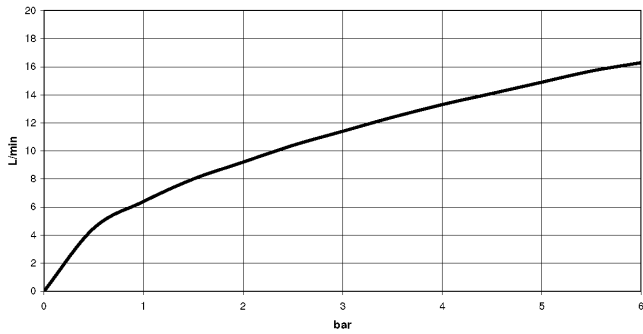

36 110 970 Product version from 10/1/2023  
mm [inches]

**Flow rate chart**

**Codes & Standards**

DIN 4109

EN 1717

ISO 3822

Scottish Water  
Byelaws

UK Water Supply  
Regulations