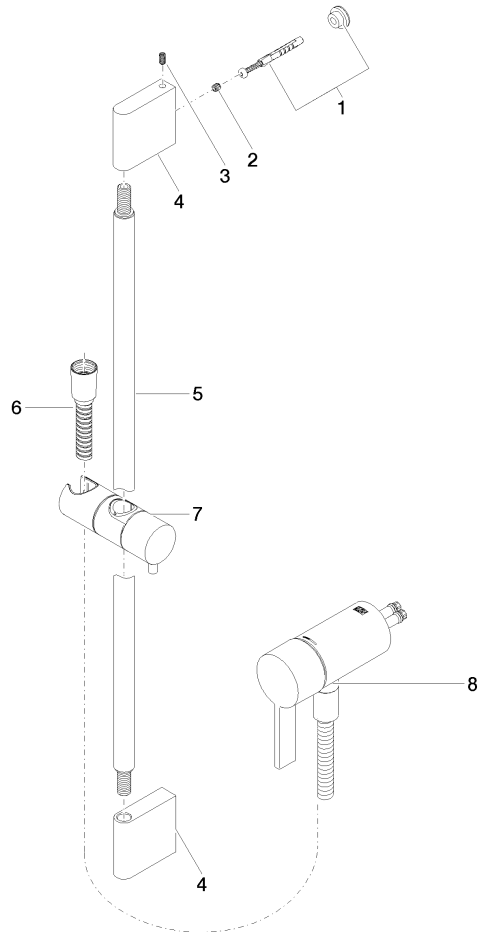

36 110 970 Product version from 10/1/2023  
mm [inches]

**Flow rate chart**

**Codes & Standards**

DIN 4109

EN 1717

ISO 3822

Scottish Water  
Byelaws

UK Water Supply  
Regulations

## Concealed single-lever mixer with integrated shower connection with shower set without hand shower - Matte Black

---

36 110 970 Product version from 10/1/2023

### Certificates

---

Belgaqua\_21-025-2 WRAS\_2011

LGA\_29

**Concealed single-lever mixer with integrated shower connection with shower set without hand shower - Matte Black**

36 110 970 Product version from 10/1/2023

**Spare parts list**

No.	Item Number	Name	Quantity used	Delivery time
1	05 17 20 726 02 90	fixing set	1	2
2	09 31 11 049 90	pin	2	2
3	04 31 11 113 00 90	pin	2	2
4	08 17 97 054-33	holder	2	30
5	90 28 22 597 00-33	holder	1	30
6	28 322 970-33	Metal shower hose 1/2" x 3/8" x 1750 mm - Matte Black	1	2
7	12 580 970-33	Slide unit - Matte Black	1	10
8	36 050 970-33	Concealed single-lever mixer with integrated shower connection - Matte Black	1	30