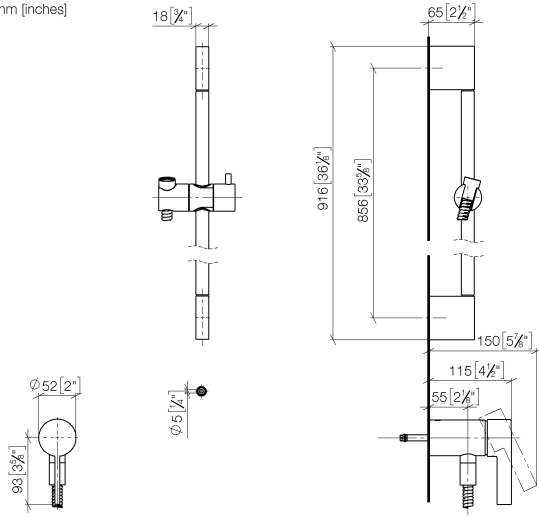

# Concealed single-lever mixer with integrated shower connection with shower set without hand shower - Matte Black

36 110 970 Product version from 10/1/2023

- metal shower hose 1750mm with integrated anti-twist protection
- slide bar
- Pipe diameter 18 mm
- WRAS

36 110 970 Product version from 10/1/2023  
mm [inches]

**Flow rate chart**

**Codes & Standards**

DIN 4109

EN 1717

ISO 3822

Scottish Water  
Byelaws

UK Water Supply  
Regulations