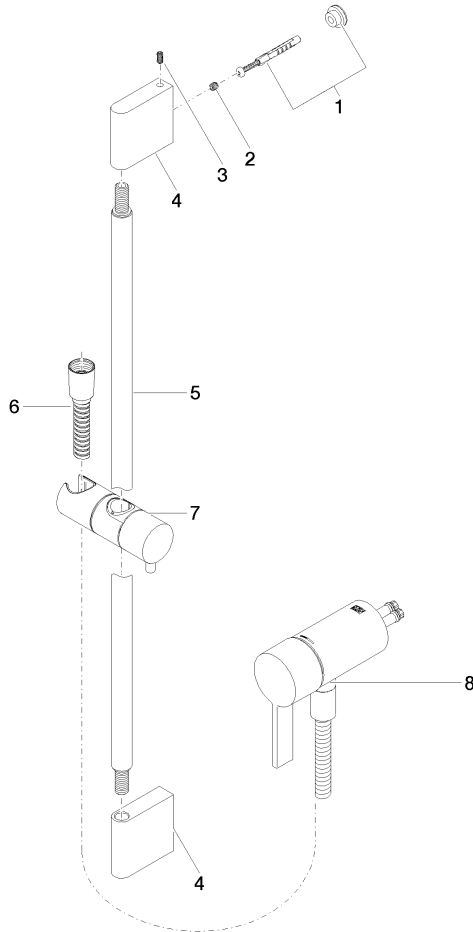

Concealed single-lever mixer with integrated shower connection with shower set without hand shower - Brushed Champagne (22kt Gold)

IMO

36 110 970

- metal shower hose 1750mm with integrated anti-twist protection
- slide bar
- Pipe diameter 18 mm
- WRAS 2011027

Concealed single-lever mixer with integrated shower connection with shower set without hand shower - Brushed Champagne (22kt Gold)

IMO

36 110 970
mm [inches]

Concealed single-lever mixer with integrated shower connection with shower set without hand shower - Brushed Champagne (22kt Gold)

36 110 970

Product version from 10/1/2023

Parts for other finishes can be found here: [Chrome](#)

Concealed single-lever mixer with integrated shower connection with shower set without hand shower - Brushed Champagne (22kt Gold)