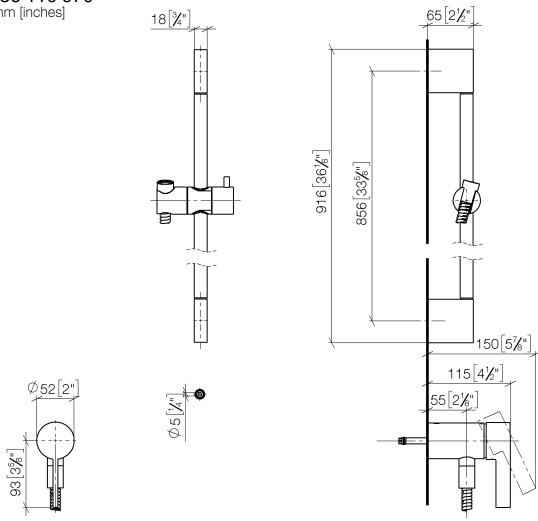

Concealed single-lever mixer with integrated shower connection with shower set without hand shower - Brushed Champagne (22kt Gold)

IMO

36 110 970

- metal shower hose 1750mm with integrated anti-twist protection
- slide bar
- Pipe diameter 18 mm
- WRAS 2011027

Concealed single-lever mixer with integrated shower connection with shower set without hand shower - Brushed Champagne (22kt Gold)

IMO

36 110 970
mm [inches]

Concealed single-lever mixer with integrated shower connection with shower set without hand shower - Brushed Champagne (22kt Gold)

36 110 970

Product version from 10/1/2023

Parts for other finishes can be found here: [Chrome](#)

Concealed single-lever mixer with integrated shower connection with shower set without hand shower - Brushed Champagne (22kt Gold)