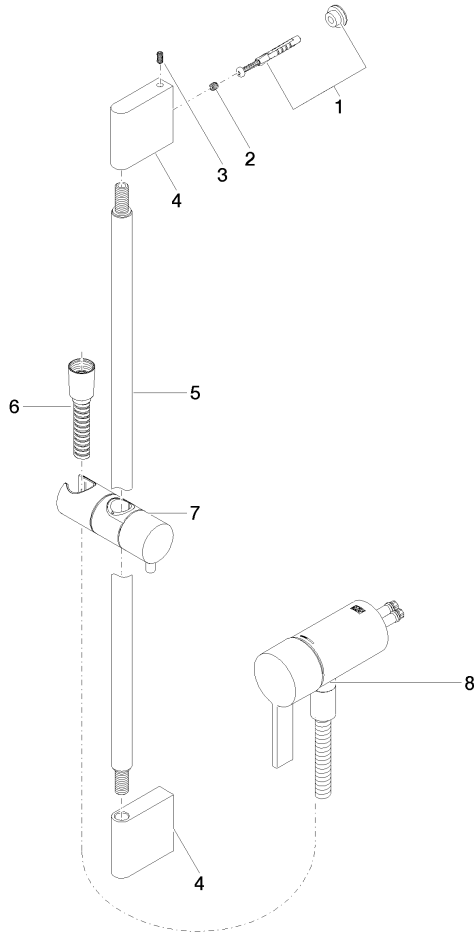

Concealed single-lever mixer with integrated shower connection with shower set without hand shower - Brushed Chrome

IMO

36 110 970

Product version from 10/1/2023

Parts for other finishes can be found here: [Chrome](#)