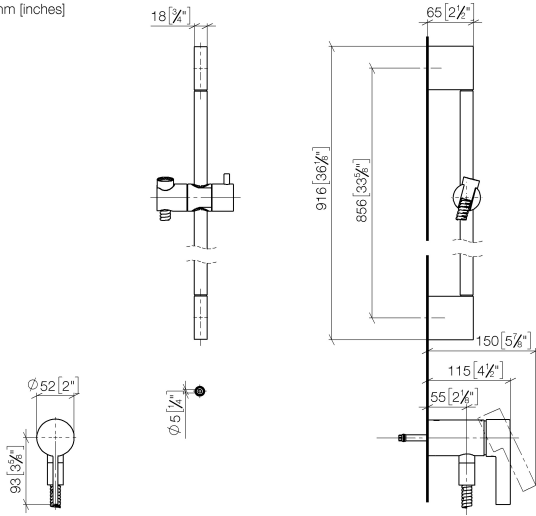

Concealed single-lever mixer with integrated shower connection with shower set without hand shower - Brushed Chrome

IMO

36 110 970

- metal shower hose 1750mm with integrated anti-twist protection
- slide bar
- Pipe diameter 18 mm
- WRAS 2011027

Concealed single-lever mixer with integrated shower connection with shower set without hand shower - Brushed Chrome

IMO

36 110 970
mm [inches]

Codes & Standards

DIN 4109	EN 1717	ISO 3822	Scottish Water Byelaws
UK Water Supply Regulations	Ü-Zeichen		

Certificates

Belgaqua_21-025-2 WRAS_2011 LGA_29

Concealed single-lever mixer with integrated shower connection with shower set without hand shower - Brushed Chrome

IMO

36 110 970

Product version from 10/1/2023

No.	Item Number	Name	Quantity used	Delivery time
	05 17 20 726 02 90	fixing set	11	2