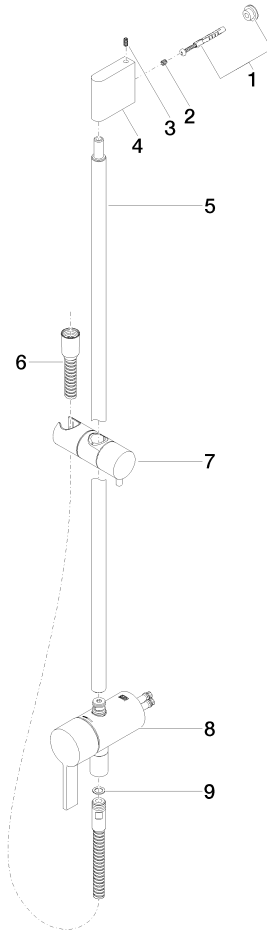

Concealed single-lever mixer with integrated shower connection with shower set without hand shower - Chrome

IMO

36 111 970

- metal shower hose 1750mm with integrated anti-twist protection
- slide bar
- Pipe diameter 18 mm
- WRAS 2011027

Required miscellaneous

	Concealed wall mounting - •max. recess depth 105 mm •min. recess depth 80 mm	35 050 970 90
---	---	---------------

Required miscellaneous

	Hand shower - Chrome	28 017 979-00
---	-----------------------------	---------------

Concealed single-lever mixer with integrated shower connection with shower set without hand shower - Chrome

IMO

36 111 970

mm [Inches]

Certificates

Belgaqua_21-025- WRAS_2011027. LGA_29928.
27_1.

36 111 970

Spare parts list

No.	Item Number	Name	Quantity used	Delivery time
1	05 17 20 726 02 90	fixing set	1	2
2	09 31 11 049 90	pin	2	2
3	04 31 11 113 00 90	pin	2	2
4	08 17 97 054-00	holder	1	10
5	90 28 22 782 00-00	pipe	1	10
6	28 322 970-00	Metal shower hose 1/2" x 3/8" x 1750 mm - Chrome	1	2
7	12 580 970-00	Slide unit - Chrome	1	10
8	90 19 97 002 00-00	connection	1	10
9	90 14 20 026 00 90	seal	1	2