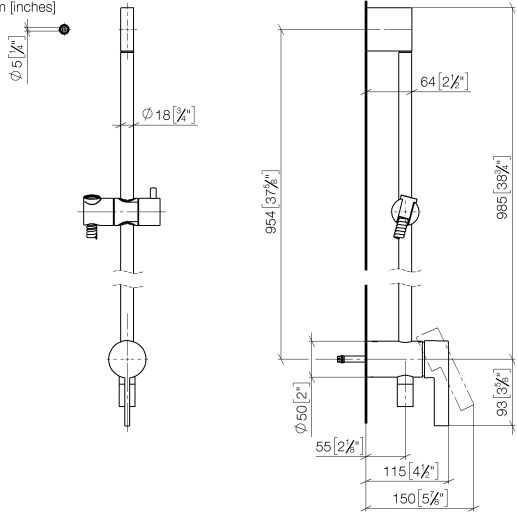

Concealed single-lever mixer with integrated shower connection with shower set without hand shower - Chrome

IMO

36 111 970

- metal shower hose 1750mm with integrated anti-twist protection
- slide bar
- Pipe diameter 18 mm
- WRAS 2011027

Required miscellaneous

	Hand shower FlowReduce - Chrome	28 016 979-00 0010
---	--	-----------------------

Required miscellaneous

	Hand shower FlowReduce - Chrome	28 018 979-00 0010
---	--	-----------------------

Concealed single-lever mixer with integrated shower connection with shower set without hand shower - Chrome

IMO

36 111 970

mm [Inches]

Certificates

Belgaqua_21-025- WRAS_2011027. LGA_29928.
27_1.

36 111 970

Spare parts list

No.	Item Number	Name	Quantity used	Delivery time
1	05 17 20 726 02 90	fixing set	1	2
2	09 31 11 049 90	pin	2	2
3	04 31 11 113 00 90	pin	2	2
4	08 17 97 054-00	holder	1	10
5	90 28 22 782 00-00	pipe	1	10
6	28 322 970-00	Metal shower hose 1/2" x 3/8" x 1750 mm - Chrome	1	2
7	12 580 970-00	Slide unit - Chrome	1	10
8	90 19 97 002 00-00	connection	1	10
9	90 14 20 026 00 90	seal	1	2