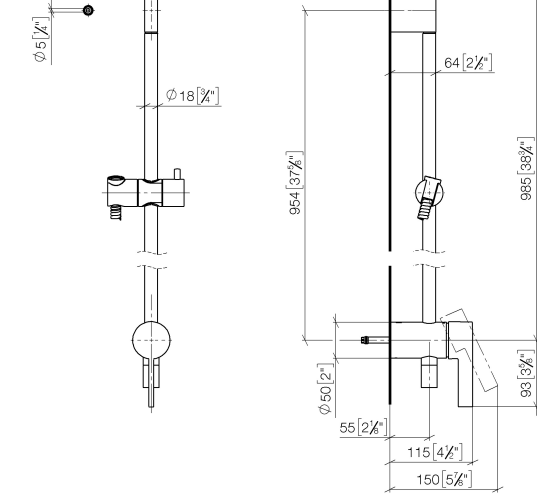

Concealed single-lever mixer with integrated shower connection with shower set without hand shower - Platinum

IMO

36 111 970

- metal shower hose 1750mm with integrated anti-twist protection
- slide bar
- Pipe diameter 18 mm
- WRAS 2011027

Concealed single-lever mixer with integrated shower connection with shower set without hand shower - Platinum

IMO

36 111 970

Required miscellaneous

Concealed wall mounting -
 ●max. recess depth 105 mm
 ●min. recess depth 80 mm

SERIES-VARIOUS Hand shower FlowReduce - Platinum

28 027 979-08
0010

Concealed single-lever mixer with integrated shower connection with shower set without hand shower - Platinum

IMO

36 111 970

mm [inches]

Codes & Standards