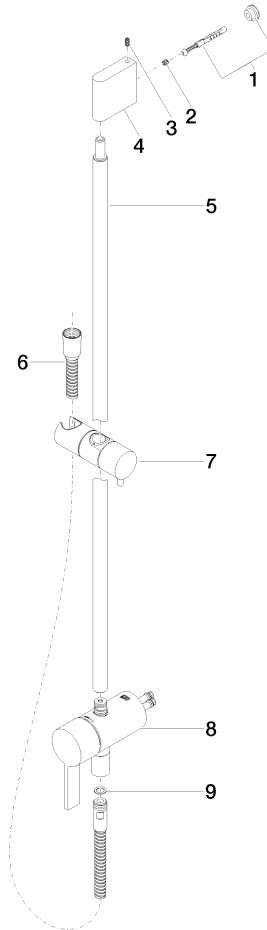

Concealed single-lever mixer with integrated shower connection with shower set without hand shower - Platinum

IMO

36 111 970

- metal shower hose 1750mm with integrated anti-twist protection
- slide bar
- Pipe diameter 18 mm
- WRAS 2011027

Concealed single-lever mixer with integrated shower connection with shower set without hand shower - Platinum

IMO

36 111 970

Required miscellaneous

Concealed wall mounting -
 ●max. recess depth 105 mm
 ●min. recess depth 80 mm

SERIES-VARIOUS Hand shower FlowReduce - Platinum

28 027 979-08
0010

Concealed single-lever mixer with integrated shower connection with shower set without hand shower - Platinum

IMO

36 111 970

mm [inches]

Codes & Standards

LGA_29

Concealed single-lever mixer with integrated shower connection with shower set without hand shower - Platinum

IMO

36 111 970

Product version from 10/1/2023

Concealed single-lever mixer with integrated shower connection with shower set without hand shower - Platinum