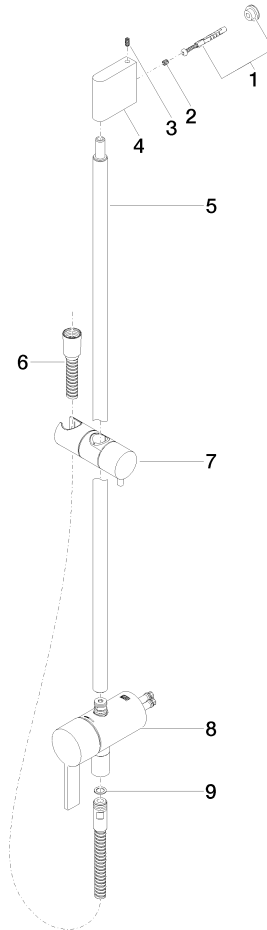

Concealed single-lever mixer with integrated shower connection with shower set without hand shower - Matte Black

IMO

36 111 970

Product version from 10/1/2023