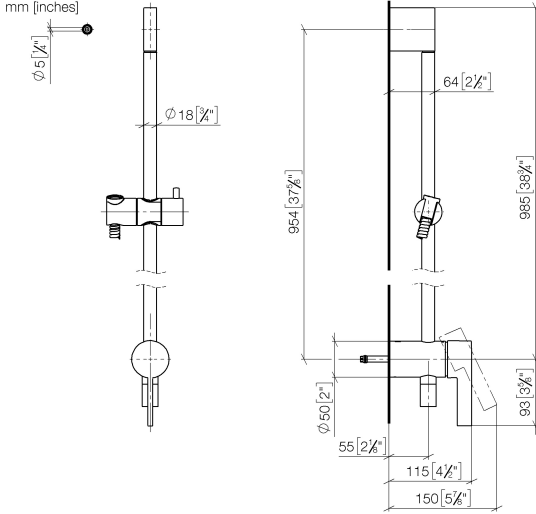

Concealed single-lever mixer with integrated shower connection with shower set without hand shower - Matte Black

IMO

36 111 970

- metal shower hose 1750mm with integrated anti-twist protection
- slide bar
- Pipe diameter 18 mm
- WRAS 2011027

Concealed single-lever mixer with integrated shower connection with shower set without hand shower - Matte Black

36 111 970

Required miscellaneous

Concealed wall mounting -
 •max. recess depth 105 mm
 •min. recess depth 80 mm

SERIES-VARIOUS Hand shower - Matte Black

28 027 979-33 0010

Concealed single-lever mixer with integrated shower connection with shower set without hand shower - Matte Black

IMO

36 111 970
mm [inches]

Codes & Standards

No.	Item Number	Name	Quantity used	Delivery time
	05 17 20 726 02 90	fixing set	11	2