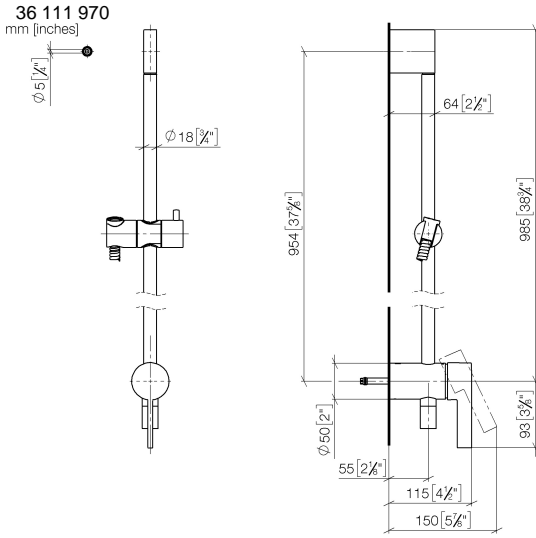

Concealed single-lever mixer with integrated shower connection with shower set without hand shower - Champagne (22kt Gold)

IMO

36 111 970

- metal shower hose 1750mm with integrated anti-twist protection
- slide bar
- Pipe diameter 18 mm
- WRAS 2011027

This article does not include a hand shower!
Intrinsic protection against back flow.

Fits: IMO, LULU, MADISON, MEM, TARA, CL.1, LISSÉ, VAIA, META, CYO

	Champagne (22kt Gold)	36 111 970-47
	Chrome	36 111 970-00
	Brushed Platinum	36 111 970-06
	Platinum	36 111 970-08
	Dark Chrome	36 111 970-19
	Brushed Light Gold	36 111 970-27
	Brushed Durabronze (23kt Gold)	36 111 970-28
	Matte Black	36 111 970-33
	Brushed Bronze	36 111 970-42
	Brushed Champagne (22kt Gold)	36 111 970-46
	Brushed Chrome	36 111 970-93
	Brushed Dark Platinum	36 111 970-99

Concealed single-lever mixer with integrated shower connection with shower set without hand shower - Champagne (22kt Gold)

IMO

36 111 970
mm [inches]

Concealed single-lever mixer with integrated shower connection with shower set without hand shower - Champagne (22kt Gold)

36 111 970

Product version from 10/1/2023

Parts for other finishes can be found here: Chrome

Concealed single-lever mixer with integrated shower connection with shower set without hand shower - Champagne (22kt Gold)