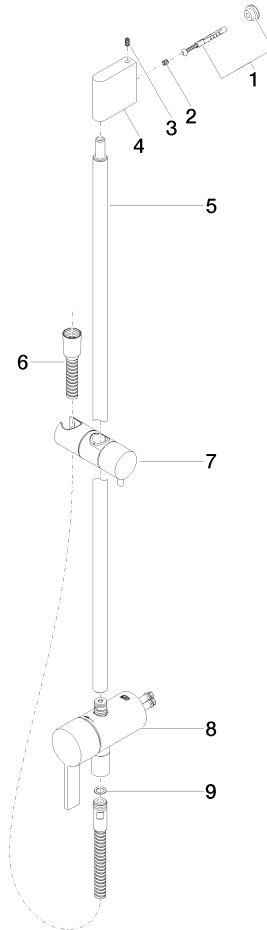

Concealed single-lever mixer with integrated shower connection with shower set without hand shower - Champagne (22kt Gold)

IMO

36 111 970

- metal shower hose 1750mm with integrated anti-twist protection
- slide bar
- Pipe diameter 18 mm
- WRAS 2011027

Concealed single-lever mixer with integrated shower connection with shower set without hand shower - Champagne (22kt Gold)

IMO

36 111 970
mm [inches]

Concealed single-lever mixer with integrated shower connection with shower set without hand shower - Champagne (22kt Gold)

36 111 970

Product version from 10/1/2023

Parts for other finishes can be found here: Chrome

Concealed single-lever mixer with integrated shower connection with shower set without hand shower - Champagne (22kt Gold)

IMO

36 111 970

Spare parts list

Product version from 10/1/2023

No.	Item Number	Name	Quantity used	Delivery time
	05 17 20 726 02 90	fixing set	11	2