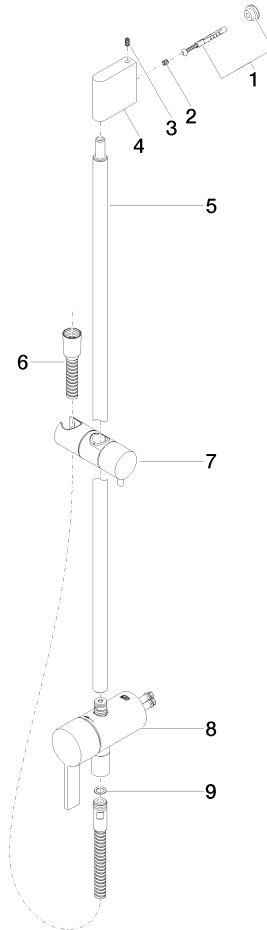

Concealed single-lever mixer with integrated shower connection with shower set without hand shower - Brushed Chrome

IMO

36 111 970

- metal shower hose 1750mm with integrated anti-twist protection
- slide bar
- Pipe diameter 18 mm
- WRAS 2011027

Certificates

Belgaqua_21-025-2 WRAS_2011 LGA_29

Concealed single-lever mixer with integrated shower connection with shower set without hand shower - Brushed Chrome

IMO

36 111 970

Product version from 10/1/2023

Parts for other finishes can be found here: Chrome

Concealed single-lever mixer with integrated shower connection with shower set without hand shower - Brushed Chrome

IMO

36 111 970

Spare parts list

Product version from 10/1/2023

No.	Item Number	Name	Quantity used	Delivery time
	05 17 20 726 02 90	fixing set	11	2