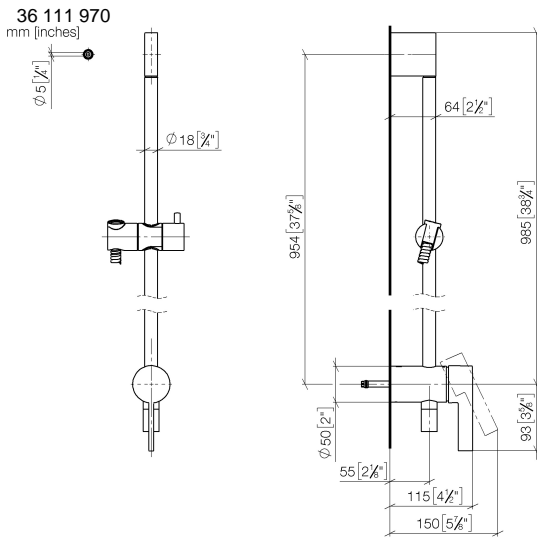

Concealed single-lever mixer with integrated shower connection with shower set without hand shower - Brushed Chrome

IMO

36 111 970

- metal shower hose 1750mm with integrated anti-twist protection
- slide bar
- Pipe diameter 18 mm
- WRAS 2011027

Concealed single-lever mixer with integrated shower connection with shower set without hand shower - Brushed Chrome

IMO

Codes & Standards

DIN 4109	EN 1717	ISO 3822	Scottish Water Byelaws
UK Water Supply Regulations	Ü-Zeichen		

Certificates

Belgaqua_21-025-2 WRAS_2011 LGA_29

Concealed single-lever mixer with integrated shower connection with shower set without hand shower - Brushed Chrome

IMO

36 111 970

Product version from 10/1/2023

No.	Item Number	Name	Quantity used	Delivery time
	05 17 20 726 02 90	fixing set	11	2