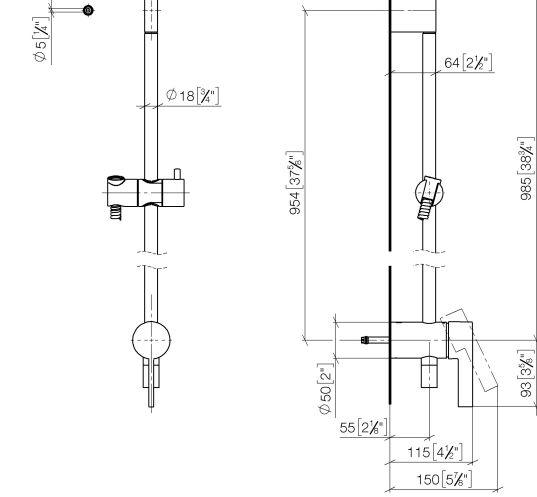

Concealed single-lever mixer with integrated shower connection with shower set without hand shower - Brushed Dark Platinum

IMO

36 111 970

- metal shower hose 1750mm with integrated anti-twist protection
- slide bar
- Pipe diameter 18 mm
- WRAS 2011027

Concealed single-lever mixer with integrated shower connection with shower set without hand shower - Brushed Dark Platinum

IMO

36 111 970

Required miscellaneous

Concealed wall mounting -
 •max. recess depth 105 mm
 •min. recess depth 80 mm

SERIES-VARIOUS Hand shower - Brushed Dark Platinum

28 027 979-99
0010

Concealed single-lever mixer with integrated shower connection with shower set without hand shower - Brushed Dark Platinum

IMO

36 111 970

mm [inches]

Codes & Standards

DIN 4109

EN 1717

ISO 3822

Scottish Water
Byelaws

UK Water Supply
Regulations

Ü-Zeichen