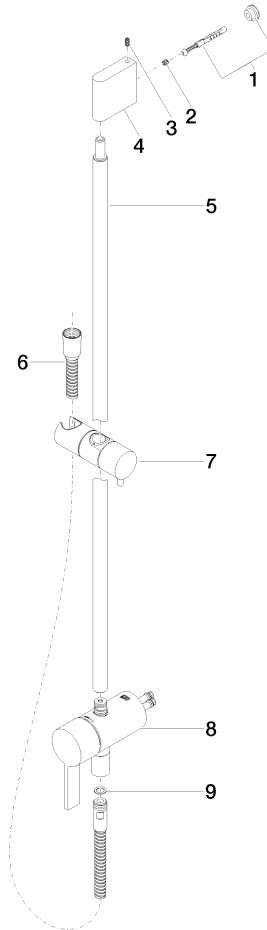

Concealed single-lever mixer with integrated shower connection with shower set without hand shower - Brushed Dark Platinum

IMO

36 111 970

- metal shower hose 1750mm with integrated anti-twist protection
- slide bar
- Pipe diameter 18 mm
- WRAS 2011027

Concealed single-lever mixer with integrated shower connection with shower set without hand shower - Brushed Dark Platinum

IMO

36 111 970

Required miscellaneous

Concealed wall mounting -
 •max. recess depth 105 mm
 •min. recess depth 80 mm

Certificates

Belgaqua_21-025-2 WRAS_2011

LGA_29

Concealed single-lever mixer with integrated shower connection with shower set without hand shower - Brushed Dark Platinum

IMO

36 111 970

Product version from 10/1/2023

Concealed single-lever mixer with integrated shower connection with shower set without hand shower - Brushed Dark Platinum

IMO

36 111 970

Spare parts list

Product version from 10/1/2023

No.	Item Number	Name	Quantity used	Delivery time
	05 17 20 726 02 90	fixing set	11	2