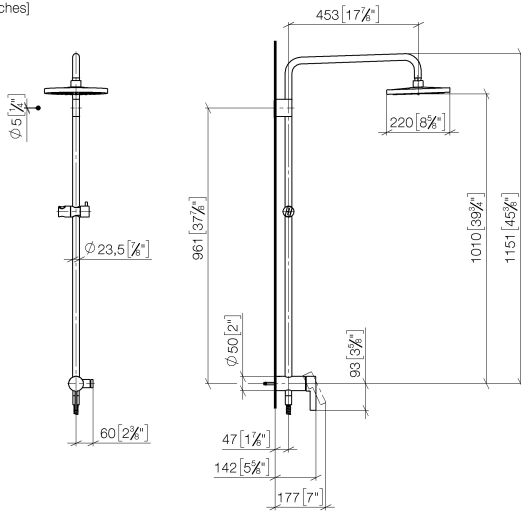

Showerpipe with single-lever shower mixer without hand shower - Brushed Durabronze (23kt Gold)

IMO

36 112 970

Fits: IMO, LULU, TARA, LISSÉ, VAIA, META

- shower with fixed riser projection 450mm
- overhead shower: rain flow
- rain shower Ø 220 mm
- rain shower with anti-scale system
- max. rainshower flow 14 l/min
- height of fittings up to rain shower (bottom edge) 1010mm
- height of fittings up to top edge of elbow 1150mm
- metal shower hose 1750mm with integrated anti-twist protection
- 1/2" connection
- slide bar
- Pipe diameter 23.5 mm
- automatic diverter for fixed-riser shower/hand shower
- quick clearing
- WRAS 2101043

Showerpipe with single-lever shower mixer without hand shower - Brushed Durabron (23kt Gold)

36 112 970

Required miscellaneous

Concealed wall mounting - 35 050 970 90
 •max. recess depth 105 mm
 •min. recess depth 80 mm

SERIES-VARIOUS Hand shower FlowReduce - Brushed Durabron (23kt Gold) 28 027 979-28 0010

Showerpipe with single-lever shower mixer without hand shower - Brushed Durabronz (23kt Gold)

36 112 970
mm [inches]
1:10