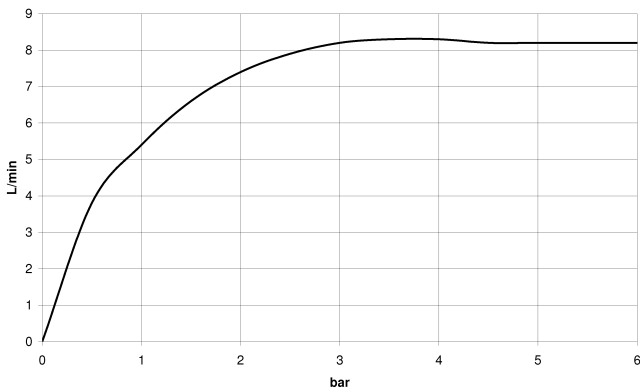

Showerpipe with single-lever shower mixer without hand shower - Champagne (22kt Gold)

IMO

36 112 970

Fits: IMO, LULU, TARA, LISSÉ, VAIA, META

- shower with fixed riser projection 450mm
- overhead shower: rain flow
- rain shower Ø 220 mm
- rain shower with anti-scale system
- max. rainshower flow 14 l/min
- height of fittings up to rain shower (bottom edge) 1010mm
- height of fittings up to top edge of elbow 1150mm
- metal shower hose 1750mm with integrated anti-twist protection
- 1/2" connection
- slide bar
- Pipe diameter 23.5 mm
- automatic diverter for fixed-riser shower/hand shower
- quick clearing
- WRAS 2101043

This article does not include a hand shower!
Intrinsic protection against back flow.

	Champagne (22kt Gold)	36 112 970-47
	Chrome	36 112 970-00
	Brushed Platinum	36 112 970-06
	Platinum	36 112 970-08
	Dark Chrome	36 112 970-19
	Brushed Light Gold	36 112 970-27
	Brushed Durabronze (23kt Gold)	36 112 970-28
	Matte Black	36 112 970-33
	Brushed Bronze	36 112 970-42
	Brushed Champagne (22kt Gold)	36 112 970-46
	Brushed Chrome	36 112 970-93
	Brushed Dark Platinum	36 112 970-99

**Showerpipe with single-lever shower mixer without hand shower - Champagne
(22kt Gold)**

36 112 970
mm [inches]
1:10

Flow rate chart

Codes & Standards

DIN 4109

EN 817

ISO 3822

Ü-Zeichen