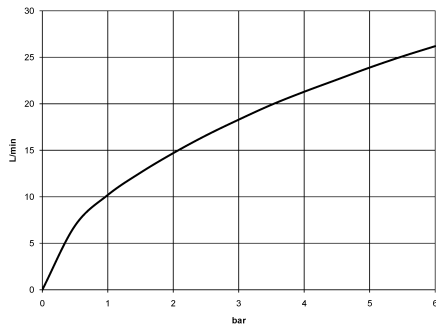

35 426 970 90

36 426 892  
mm [inches]

**Flow rate chart**

**Codes & Standards**

DIN 4109

ISO 3822

Scottish Water  
Byelaws

UK Water Supply  
Regulations