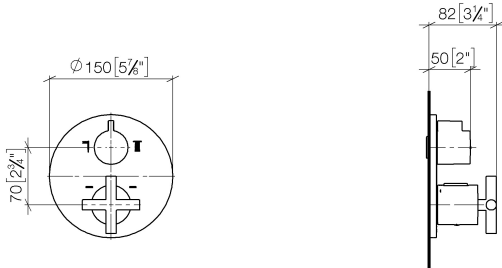

35 426 970 90

36 426 892  
mm [inches]

**Flow rate chart**

**Codes & Standards**

DIN 4109

ISO 3822

Scottish Water  
Byelaws

UK Water Supply  
Regulations