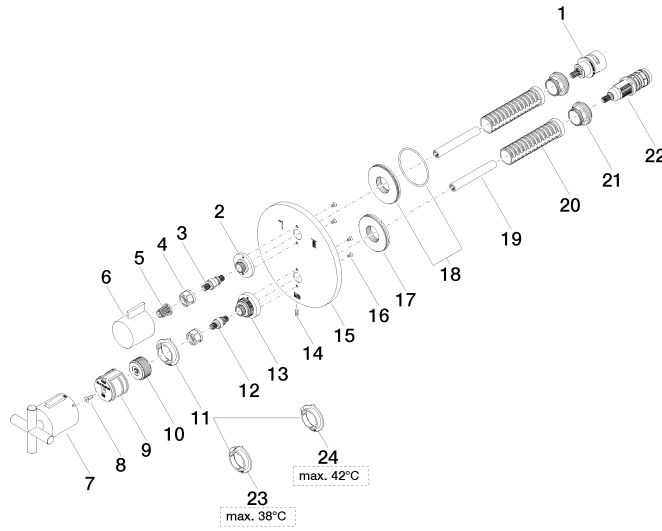

35 426 970 90

36 426 892  
mm [inches]

**Flow rate chart**

**Codes & Standards**

DIN 4109

ISO 3822

Scottish Water  
Byelaws

UK Water Supply  
Regulations

LGA\_19

LGA\_19

36 426 892

Product version from 5/1/2022

TARA Concealed thermostat with two function volume control - Champagne  
(22kt Gold)

TARA

36 426 892

### Spare parts list