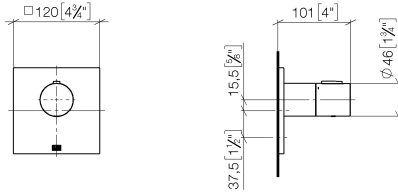

Required miscellaneous

xTOOL Concealed thermostat module without volume control - 35 503 970 90
 •max. recess depth 155 mm
 •min. recess depth 115 mm

Recommended miscellaneous

xGRID Attachment set for integrating in the dry wall construction - 12 340 970 90

Required miscellaneous

xGRID Installation track 555 mm - 12 360 970 90

36 503 780

mm [inches]

Codes & Standards

DIN 4109	EN 1111	ISO 3822	Scottish Water Byelaws
UK Water Supply Regulations	Ü-Zeichen		

Certificates