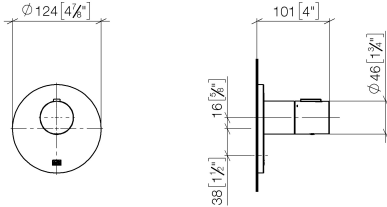

36 503 979

- cover plate Ø 124 mm
- temperature control handle with safety limit stop at 38°C
- thermostat cartridge
- WRAS 2011026

	Dark Chrome	36 503 979-19
	Chrome	36 503 979-00
	Brushed Platinum	36 503 979-06
	Platinum	36 503 979-08
	Durabress (23kt Gold)	36 503 979-09
	Light Gold	36 503 979-26
	Brushed Light Gold	36 503 979-27
	Brushed Durabress (23kt Gold)	36 503 979-28
	Matte Black	36 503 979-33
	Brushed Bronze	36 503 979-42
	Brushed Champagne (22kt Gold)	36 503 979-46
	Champagne (22kt Gold)	36 503 979-47
	Brushed Chrome	36 503 979-93
	Brushed Dark Platinum	36 503 979-99

**Required miscellaneous**

**xTOOL Concealed thermostat module without volume control -** 35 503 970 90  
 • max. recess depth 110 mm  
 • min. recess depth 85 mm

**Recommended miscellaneous**

**xGRID Attachment set for integrating in the dry wall construction -** 12 340 970 90

**Required miscellaneous**

**xGRID Installation track 555 mm -** 12 360 970 90

36 503 979

mm [inches]

Codes & Standards

DIN 4109	EN 1111	ISO 3822	Scottish Water Byelaws
UK Water Supply Regulations	Ü-Zeichen		