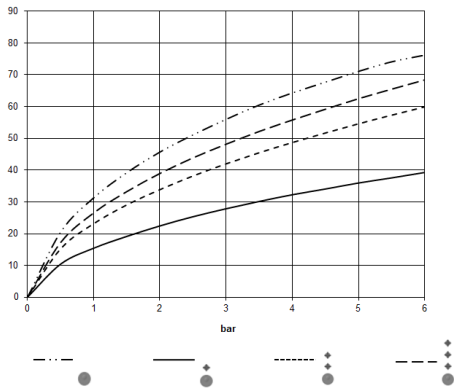

36 503 979 Product version from 9/1/2022

- cover plate Ø 124 mm
- temperature control handle with safety limit stop at 38°C
- thermostat cartridge
- WRAS

	Brushed Chrome	36 503 979-93
	Chrome	36 503 979-00
	Brushed Platinum	36 503 979-06
	Platinum	36 503 979-08
	Durabress (23kt Gold)	36 503 979-09
	Dark Chrome	36 503 979-19
	Light Gold	36 503 979-26
	Brushed Light Gold	36 503 979-27
	Brushed Durabress (23kt Gold)	36 503 979-28
	Matte Black	36 503 979-33
	Brushed Bronze	36 503 979-42
	Brushed Champagne (22kt Gold)	36 503 979-46
	Champagne (22kt Gold)	36 503 979-47
	Brushed Dark Platinum	36 503 979-99

36 503 979 Product version from 9/1/2022

mm [inches]

Flow rate chart

Codes & Standards

DIN 4109

EN 1111

ISO 3822

Scottish Water
Byelaws