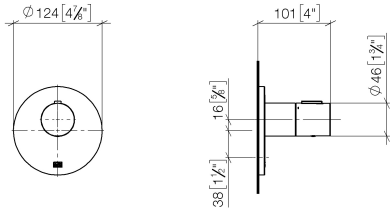

36 503 979 Product version from 9/1/2022

- cover plate Ø 124 mm
- temperature control handle with safety limit stop at 38°C
- thermostat cartridge
- WRAS

	Brushed Chrome	36 503 979-93
	Chrome	36 503 979-00
	Brushed Platinum	36 503 979-06
	Platinum	36 503 979-08
	Durabress (23kt Gold)	36 503 979-09
	Dark Chrome	36 503 979-19
	Light Gold	36 503 979-26
	Brushed Light Gold	36 503 979-27
	Brushed Durabress (23kt Gold)	36 503 979-28
	Matte Black	36 503 979-33
	Brushed Bronze	36 503 979-42
	Brushed Champagne (22kt Gold)	36 503 979-46
	Champagne (22kt Gold)	36 503 979-47
	Brushed Dark Platinum	36 503 979-99

36 503 979 Product version from 9/1/2022

mm [inches]

Flow rate chart

Codes & Standards

DIN 4109

EN 1111

ISO 3822

Scottish Water
Byelaws

UK Water Supply
Regulations

Ü-Zeichen

xTOOL Concealed thermostat without volume control 3/4" - Brushed Chrome

META

36 503 979 Product version from 9/1/2022

Certificates

WRAS_2011	DVGW_DW- 6512DN0	LGA_29	LGA_29
-----------	---------------------	--------	--------

36 503 979 Product version from 9/1/2022

Parts for other finishes can be found here: [Chrome](#)

Spare parts list

No.	Item Number	Name	Quantity used	Delivery time
1	90 15 02 063 00 90	cartridge	1	2
2	90 11 01 196 00 90	base	1	2
3	09 11 02 537-93	cover	1	20
4	09 31 11 048 90	pin	1	2
5	90 14 10 049 00 90	seal	1	2
6	90 21 02 112 00-93	sleeve	1	-
Spare part can no longer be ordered, please order the replacement item				
7	90 17 33 020 00-93	handle	1	20
8	12 178 970 90	Extension 46 mm -	1	2