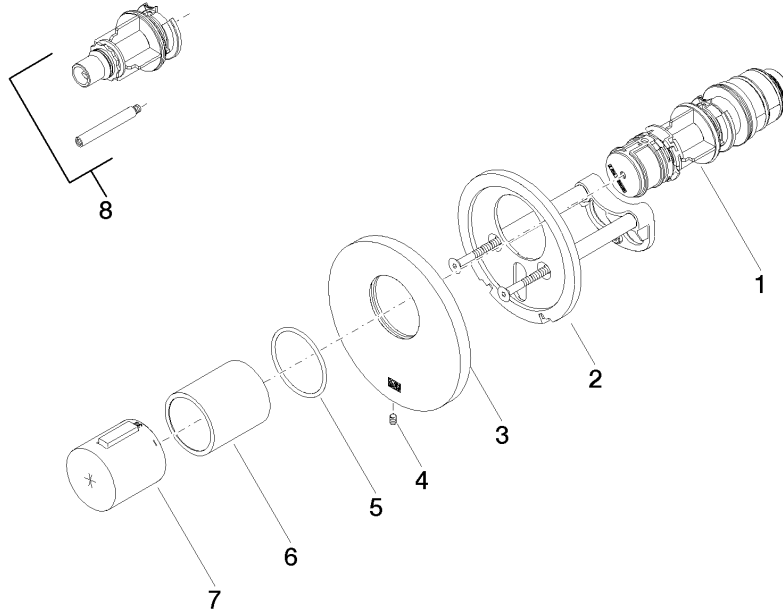

36 503 979 Product version from 9/1/2022

- cover plate Ø 124 mm
- temperature control handle with safety limit stop at 38°C
- thermostat cartridge
- WRAS

	Brushed Chrome	36 503 979-93
	Chrome	36 503 979-00
	Brushed Platinum	36 503 979-06
	Platinum	36 503 979-08
	Durabress (23kt Gold)	36 503 979-09
	Dark Chrome	36 503 979-19
	Light Gold	36 503 979-26
	Brushed Light Gold	36 503 979-27
	Brushed Durabress (23kt Gold)	36 503 979-28
	Matte Black	36 503 979-33
	Brushed Bronze	36 503 979-42
	Brushed Champagne (22kt Gold)	36 503 979-46
	Champagne (22kt Gold)	36 503 979-47
	Brushed Dark Platinum	36 503 979-99

36 503 979 Product version from 9/1/2022

mm [inches]

Flow rate chart

Codes & Standards

DIN 4109

EN 1111

ISO 3822

Scottish Water
Byelaws

UK Water Supply
Regulations

Ü-Zeichen

xTOOL Concealed thermostat without volume control 3/4" - Brushed Chrome

META

36 503 979 Product version from 9/1/2022

Certificates

WRAS_2011	DVGW_DW- 6512DN0	LGA_29	LGA_29
-----------	---------------------	--------	--------

36 503 979 Product version from 9/1/2022

Parts for other finishes can be found here: [Chrome](#)

Spare parts list

No.	Item Number	Name	Quantity used	Delivery time
1	90 15 02 063 00 90	cartridge	1	2
2	90 11 01 196 00 90	base	1	2
3	09 11 02 537-93	cover	1	20
4	09 31 11 048 90	pin	1	2
5	90 14 10 049 00 90	seal	1	2
6	90 21 02 112 00-93	sleeve	1	-
Spare part can no longer be ordered, please order the replacement item				
7	90 17 33 020 00-93	handle	1	20
8	12 178 970 90	Extension 46 mm -	1	2