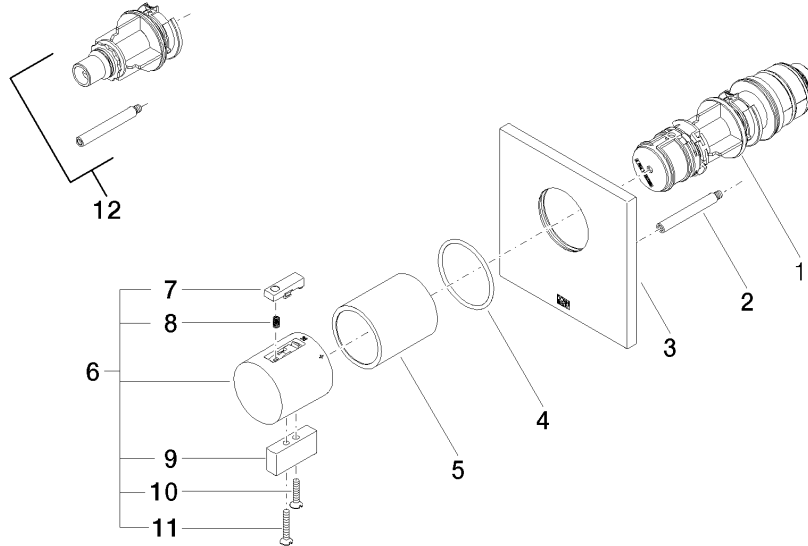

36 503 985

- cover plate 120 x 120 mm
- temperature control handle with safety limit stop at 38°C
- thermostat cartridge

Fits: IMO, MEM, CL.1, CYO

	Brushed Chrome	36 503 985-93
	Chrome	36 503 985-00
	Brushed Platinum	36 503 985-06
	Platinum	36 503 985-08
	Dark Chrome	36 503 985-19
	Brushed Light Gold	36 503 985-27
	Brushed Durabronze (23kt Gold)	36 503 985-28
	Matte Black	36 503 985-33
	Brushed Champagne (22kt Gold)	36 503 985-46
	Champagne (22kt Gold)	36 503 985-47
	Brushed Dark Platinum	36 503 985-99

Required miscellaneous

xTOOL Concealed thermostat module without volume control - 35 503 970 90
 •max. recess depth 160 mm
 •min. recess depth 95 mm

Recommended miscellaneous

xGRID Attachment set for integrating in the dry wall construction - 12 340 970 90

Required miscellaneous

xGRID Installation track 555 mm - 12 360 970 90

36 503 985

mm [inches]

Flow rate chart

3551197090 + 36503xxx-FF + 366x7xxx-FF

Certificates

WRAS_2011026.

DVGW_DW-
6512DN0706.

LGA_29930.

LGA_29932.

36 503 985

Spare parts list

No.	Item Number	Name	Quantity used	Delivery time
1	90 15 02 063 00 90	cartridge	1	2
2	90 31 09 095 00 90	bar	1	2
3	09 11 02 196-93	cover	1	60
4	90 14 10 049 00 90	seal	1	2
5	90 21 02 112 00-93	sleeve	1	-
Spare part can no longer be ordered, please order the replacement item				
6	04 17 33 006 00-93	handle	1	60
7	90 21 33 011 00-13	handle	1	2
8	90 16 02 027 00 90	spring	1	2
9	09 20 33 006-93	handle	1	20
10	09 30 30 159-93	screw	1	20
11	09 30 30 160-93	screw	1	20
12	12 178 970 90	Extension 46 mm -	1	2