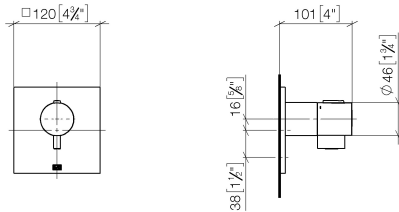

36 503 985

- cover plate 120 x 120 mm
- temperature control handle with safety limit stop at 38°C
- thermostat cartridge

Fits: IMO, MEM, CL.1, CYO

	Brushed Chrome	36 503 985-93
	Chrome	36 503 985-00
	Brushed Platinum	36 503 985-06
	Platinum	36 503 985-08
	Dark Chrome	36 503 985-19
	Brushed Light Gold	36 503 985-27
	Brushed Durabronze (23kt Gold)	36 503 985-28
	Matte Black	36 503 985-33
	Brushed Champagne (22kt Gold)	36 503 985-46
	Champagne (22kt Gold)	36 503 985-47
	Brushed Dark Platinum	36 503 985-99

Required miscellaneous

xTOOL Concealed thermostat module without volume control - 35 503 970 90
 •max. recess depth 160 mm
 •min. recess depth 95 mm

Recommended miscellaneous

xGRID Attachment set for integrating in the dry wall construction - 12 340 970 90

Required miscellaneous

xGRID Installation track 555 mm - 12 360 970 90

36 503 985

mm [inches]

Flow rate chart

3551197090 + 36503xxx-FF + 366x7xxx-FF

Certificates

WRAS_2011026.

DVGW_DW-
6512DN0706.

LGA_29930.

LGA_29932.

36 503 985

Spare parts list

No.	Item Number	Name	Quantity used	Delivery time
1	90 15 02 063 00 90	cartridge	1	2
2	90 31 09 095 00 90	bar	1	2
3	09 11 02 196-93	cover	1	60
4	90 14 10 049 00 90	seal	1	2
5	90 21 02 112 00-93	sleeve	1	-
Spare part can no longer be ordered, please order the replacement item				
6	04 17 33 006 00-93	handle	1	60
7	90 21 33 011 00-13	handle	1	2
8	90 16 02 027 00 90	spring	1	2
9	09 20 33 006-93	handle	1	20
10	09 30 30 159-93	screw	1	20
11	09 30 30 160-93	screw	1	20
12	12 178 970 90	Extension 46 mm -	1	2