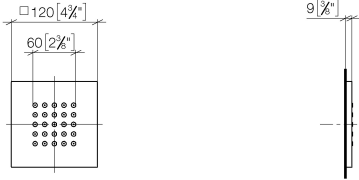

Required miscellaneous

WATER POINTS Adapter plate - 12 305 970 90
 ● adapter plate for mounting concealed rough parts 35 205 970 90 on the xGRID installation track.

Required miscellaneous

Concealed wall installation box - 35 205 970 90
 ● max. recess depth 110 mm
 ● min. recess depth 85 mm

Recommended miscellaneous

xGRID Attachment set for integrating in the dry wall construction - 12 340 970 90

Required miscellaneous

xGRID Installation track 555 mm - 12 360 970 90

36 515 979
mm [inches]

Flow rate chart