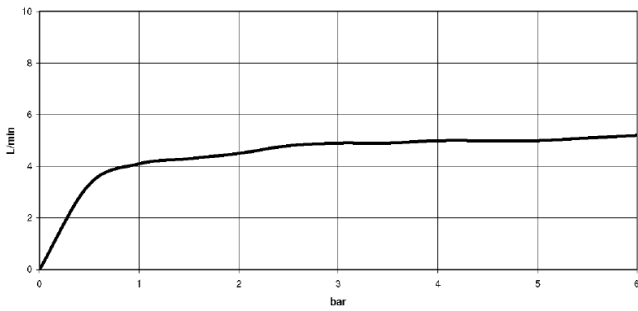

Recommended miscellaneous

xGRID Attachment set for integrating in the dry wall construction - 12 340 970 90

Required miscellaneous

xGRID Installation track 555 mm - 12 360 970 90

36 515 979
mm [inches]

Flow rate chart