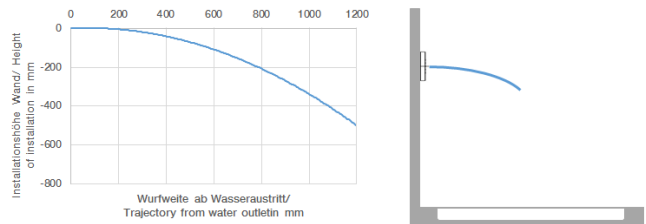

Trajectory diagram