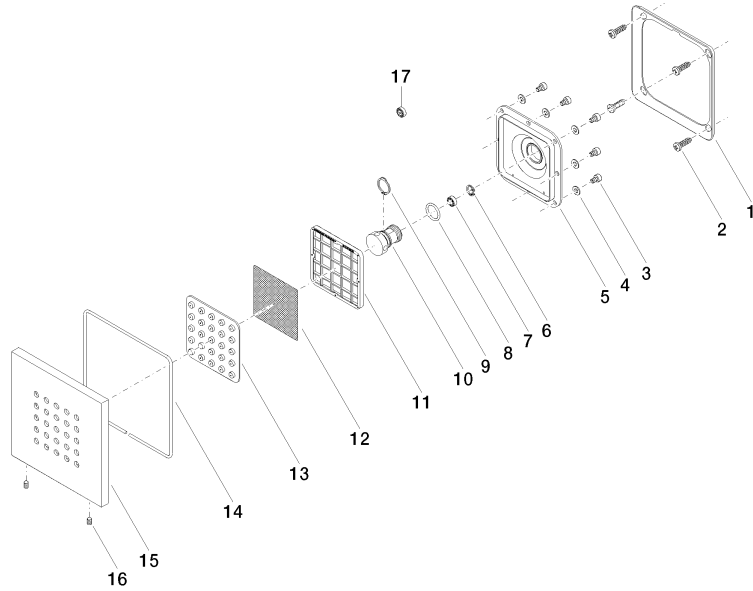

36 515 979

Product version from 4/1/2024