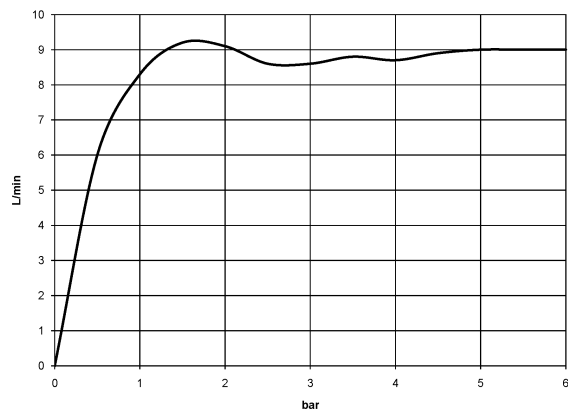

### Required miscellaneous

- xGRID Installation track 555 mm -** 12 360 970 90

### Flow rate chart