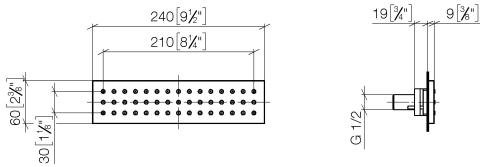

WATER BAR Concealed body spray - Champagne (22kt Gold)

36 527 979 Product version from 10/1/2023

mm [inches]