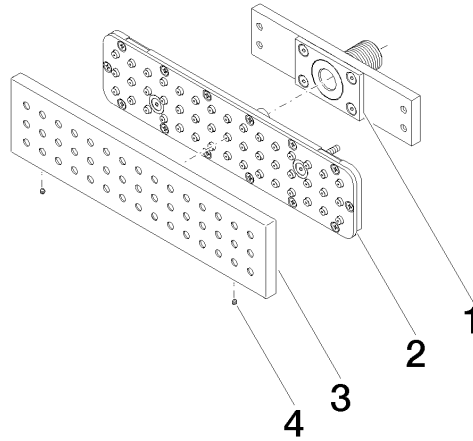

### Certificates

---

LGA\_38

**WATER BAR Concealed body spray - Champagne (22kt Gold)**

36 527 979 Product version from 10/1/2023

**Spare parts list**

No.	Item Number	Name	Quantity used	Delivery time
1	90 11 02 137 00 90	connection	1	2
2	90 11 02 332 01-00	insert	1	10
3	09 27 99 001-47	rosette	1	30
4	09 31 11 006 90	pin	2	2