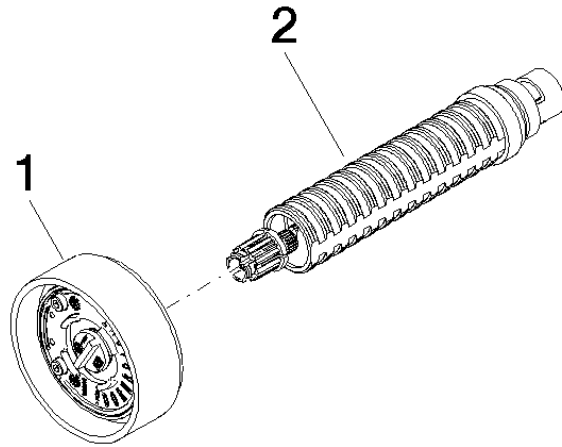

36 607 811

- without rosette
- handle Ø 60mm
- head part with cut-to-length spindle and sleeve

NOTE: The handle inserts must be ordered separately from the fittings!

	Dark Chrome	36 607 811-19
	Chrome	36 607 811-00
	Brushed Platinum	36 607 811-06
	Brushed Durabronze (23kt Gold)	36 607 811-28
	Platinum / Brushed Platinum	36 607 811-36
	Durabronze / Brushed Durabronze (23kt Gold)	36 607 811-38
	Brushed Dark Platinum	36 607 811-99

CYO Wall valve clockwise closing 1/2" - Dark Chrome

CYO

36 607 811

mm [inches]

36 607 811

Parts for other
finishes can be found
here: [Chrome](#)

CYO Wall valve clockwise closing 1/2" - Dark Chrome

CYO