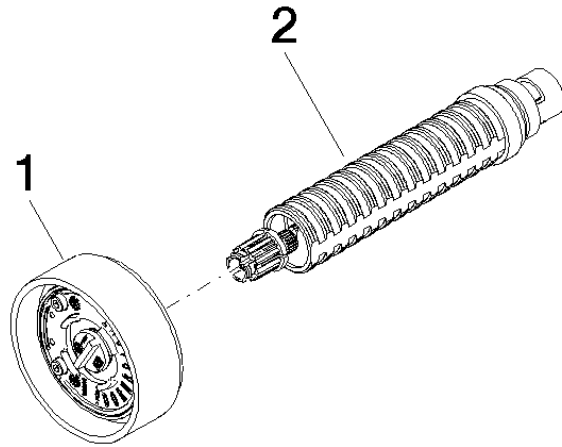

# CYO Wall valve clockwise closing 1/2" - Durabronn / Brushed Durabronn (23kt Gold)

CYO

36 607 811

- without rosette
- handle Ø 60mm
- head part with cut-to-length spindle and sleeve

NOTE: The handle inserts must be ordered separately from the fittings!

CYO Wall valve clockwise closing 1/2" - Durabronn / Brushed Durabronn (23kt Gold)

CYO

36 607 811  
mm [inches]

Codes & Standards

DIN 4109

ISO 3822

Ü-Zeichen

Certificates

LGA\_38

CYO Wall valve clockwise closing 1/2" - Durabronn / Brushed Durabronn (23kt Gold)

CYO

36 607 811

Parts for other finishes can be found here: Chrome

CYO Wall valve clockwise closing 1/2" - Durabronss / Brushed Durabronss (23kt Gold)