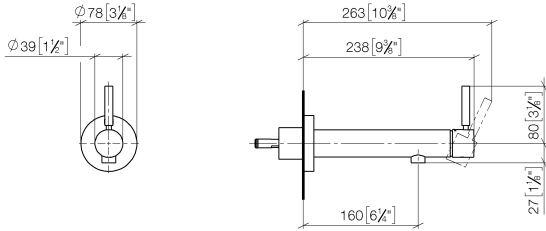

META Wall-mounted single-lever basin mixer without pop-up waste - Dark Chrome

META

36 804 661

- 160mm projection
- fixed spout
- circular, air-enriched flow
- hole diameter 60 mm
- rosette Ø 78 mm
- max. flow 5.7 l/min
- lead-free
- with single-point mounting
- This product can help a building meet the requirements of Green Building Rating Systems, e.g. LEED®, BREEAM®, DGNB
- WRAS 2003025

META Wall-mounted single-lever basin mixer without pop-up waste - Dark Chrome

META

36 804 661
mm [inches]

Flow rate chart

Codes & Standards

EN 817

META Wall-mounted single-lever basin mixer without pop-up waste - Dark Chrome