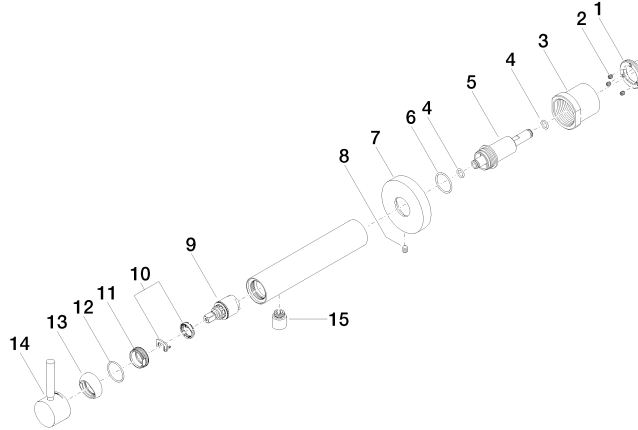

META Wall-mounted single-lever basin mixer without pop-up waste - Dark Chrome

META

36 804 661

- 160mm projection
- fixed spout
- circular, air-enriched flow
- hole diameter 60 mm
- rosette Ø 78 mm
- max. flow 5.7 l/min
- lead-free
- with single-point mounting
- This product can help a building meet the requirements of Green Building Rating Systems, e.g. LEED®, BREEAM®, DGNB
- WRAS 2003025

META Wall-mounted single-lever basin mixer without pop-up waste - Dark Chrome

META

36 804 661
mm [inches]

Flow rate chart

Codes & Standards

EN 817

META Wall-mounted single-lever basin mixer without pop-up waste - Dark Chrome

META

36 804 661

Certificates

DVGW_DW-
6512DN0

META Wall-mounted single-lever basin mixer without pop-up waste - Dark Chrome

META

36 804 661

Parts for other finishes can be found here: [Chrome](#)

META Wall-mounted single-lever basin mixer without pop-up waste - Dark
Chrome

META

36 804 661

Spare parts list