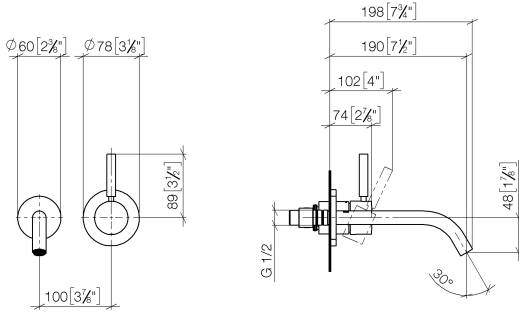

META Wall-mounted single-lever basin mixer without pop-up waste - Brushed Light Gold

META

36 860 660

- 190mm projection
- fixed spout
- circular, air-enriched flow
- hole diameter spout 37 mm
- hole diameter single-lever mixer 57 mm
- rosette for spout Ø 55mm
- rosette for mixer Ø 78mm
- max. flow 5.7 l/min
- lead-free
- This product can help a building meet the requirements of Green Building Rating Systems, e.g. LEED®, BREEAM®, DGNB
- WRAS 2107018

Required miscellaneous

Concealed wall-mounted single-lever mixer - 35 860 970 90
 •min. recess depth 80 mm
 •max. recess depth 95 mm

META Wall-mounted single-lever basin mixer without pop-up waste - Brushed Light Gold

META

36 860 660
mm [inches]

Flow rate chart

Trajectory diagram

Codes & Standards

EN 817

Scottish Water
Byelaws

UK Water Supply
Regulations