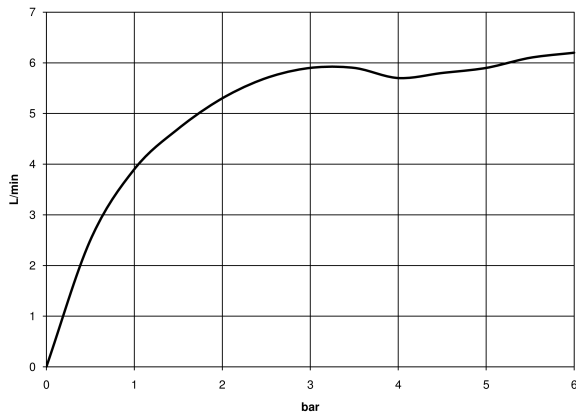

META Wall-mounted single-lever basin mixer without pop-up waste - Brushed Light Gold

META

36 860 660

- 190mm projection
- fixed spout
- circular, air-enriched flow
- hole diameter spout 37 mm
- hole diameter single-lever mixer 57 mm
- rosette for spout Ø 55mm
- rosette for mixer Ø 78mm
- max. flow 5.7 l/min
- lead-free
- This product can help a building meet the requirements of Green Building Rating Systems, e.g. LEED®, BREEAM®, DGNB
- WRAS 2107018

Required miscellaneous

Concealed wall-mounted single-lever mixer - 35 860 970 90
 •min. recess depth 80 mm
 •max. recess depth 95 mm

META Wall-mounted single-lever basin mixer without pop-up waste - Brushed Light Gold

META

36 860 660
mm [inches]

Flow rate chart

Trajectory diagram

Codes & Standards

EN 817

Scottish Water
Byelaws

UK Water Supply
Regulations