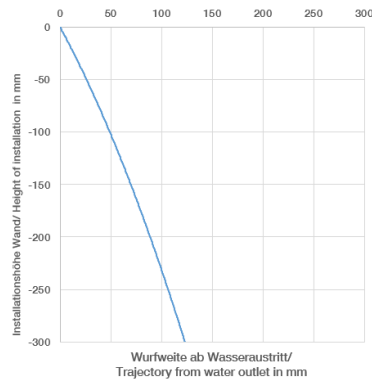

META Wall-mounted single-lever basin mixer without pop-up waste - Brushed Light Gold

META

36 860 660

- 190mm projection
- fixed spout
- circular, air-enriched flow
- hole diameter spout 37 mm
- hole diameter single-lever mixer 57 mm
- rosette for spout Ø 55mm
- rosette for mixer Ø 78mm
- max. flow 5.7 l/min
- lead-free
- This product can help a building meet the requirements of Green Building Rating Systems, e.g. LEED®, BREEAM®, DGNB
- WRAS 2107018

META

36 860 660
mm [inches]

Flow rate chart

Trajectory diagram

Codes & Standards

EN 817

Scottish Water
Byelaws

UK Water Supply
Regulations