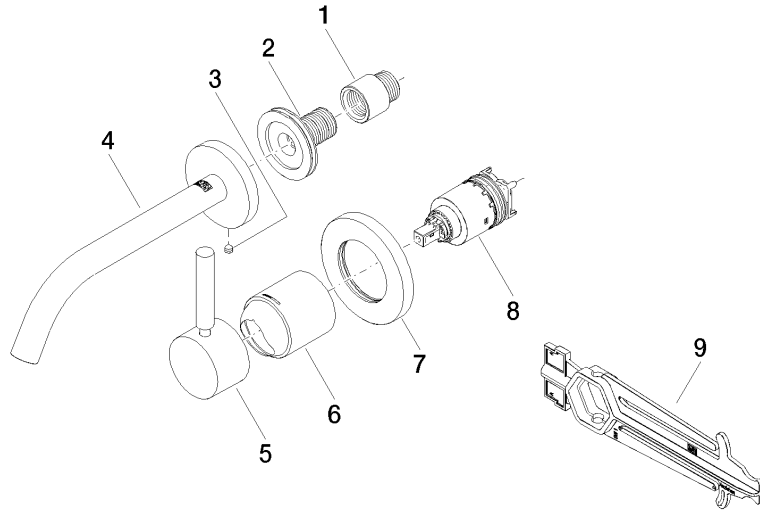

META Wall-mounted single-lever basin mixer without pop-up waste - Brushed Light Gold

META

36 860 660

- 190mm projection
- fixed spout
- circular, air-enriched flow
- hole diameter spout 37 mm
- hole diameter single-lever mixer 57 mm
- rosette for spout Ø 55mm
- rosette for mixer Ø 78mm
- max. flow 5.7 l/min
- lead-free
- This product can help a building meet the requirements of Green Building Rating Systems, e.g. LEED®, BREEAM®, DGNB
- WRAS 2107018

META

36 860 660
mm [inches]

Flow rate chart

Trajectory diagram

Codes & Standards

EN 817

Scottish Water
Byelaws

UK Water Supply
Regulations

META Wall-mounted single-lever basin mixer without pop-up waste - Brushed
Light Gold

META

36 860 660

Certificates

WRAS_2107

DVGW_DW-
6512DN0

36 860 660

Product version from 7/1/2023

META Wall-mounted single-lever basin mixer without pop-up waste - Brushed Light Gold

META

36 860 660

Spare parts list

Product version from 7/1/2023

No.	Item Number	Name	Quantity used	Delivery time
	09 24 03 072 10 90	nipple	9	2