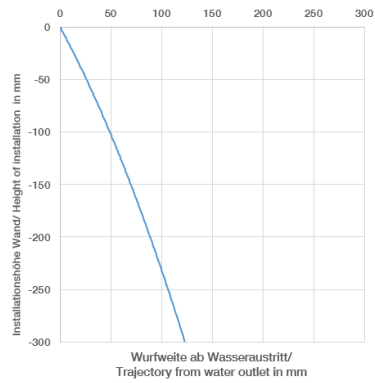

VAIA Wall-mounted single-lever basin mixer without pop-up waste - Dark Chrome

VAIA

36 860 809

- 190mm projection
- fixed spout
- circular, air-enriched flow
- hole diameter spout 37 mm
- hole diameter single-lever mixer 57 mm
- rosette for single-lever mixer Ø 78mm
- rosette for spout Ø 60mm
- max. flow 5.7 l/min
- lead-free
- This product can help a building meet the requirements of Green Building Rating Systems, e.g. LEED®, BREEAM®, DGNB
- WRAS 2107018

VAIA Wall-mounted single-lever basin mixer without pop-up waste - Dark Chrome

VAIA

36 860 809
mm [inches]

Flow rate chart

Trajectory diagram

Codes & Standards

EN 817

Scottish Water
Byelaws