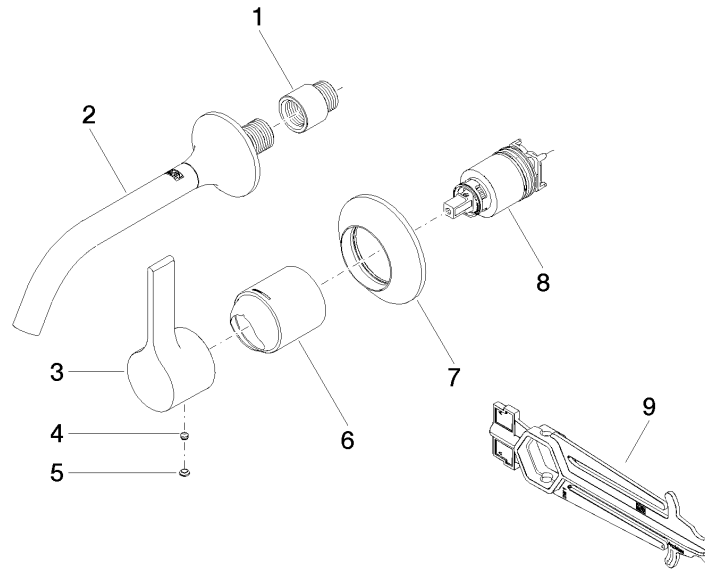

VAIA Wall-mounted single-lever basin mixer without pop-up waste - Dark Chrome

VAIA

36 860 809

- 190mm projection
- fixed spout
- circular, air-enriched flow
- hole diameter spout 37 mm
- hole diameter single-lever mixer 57 mm
- rosette for single-lever mixer Ø 78mm
- rosette for spout Ø 60mm
- max. flow 5.7 l/min
- lead-free
- This product can help a building meet the requirements of Green Building Rating Systems, e.g. LEED®, BREEAM®, DGNB
- WRAS 2107018

VAIA Wall-mounted single-lever basin mixer without pop-up waste - Dark Chrome

VAIA

36 860 809
mm [inches]

Flow rate chart

Trajectory diagram

Codes & Standards

EN 817

Scottish Water
Byelaws

UK Water Supply
Regulations

VAIA Wall-mounted single-lever basin mixer without pop-up waste - Dark
Chrome

VAIA

36 860 809

Certificates

WRAS_2107

DVGW_DW-
6512DN0

VAIA Wall-mounted single-lever basin mixer without pop-up waste - Dark
Chrome

VAIA

36 860 809

Parts for other
finishes can be found
here: [Chrome](#)

VAIA Wall-mounted single-lever basin mixer without pop-up waste - Dark
Chrome

VAIA

36 860 809

Spare parts list