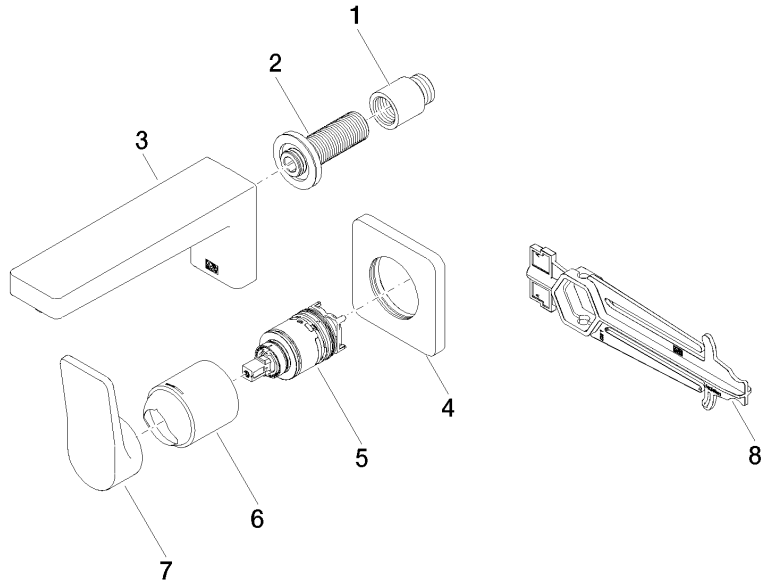

36 860 832
mm [inches]

Flow rate chart

Codes & Standards

DIN 4109

ISO 3822

Scottish Water
Byelaws

UK Water Supply
Regulations

Ü-Zeichen

XP P 41-280

DORNBACHT YARRE Wall-mounted single-lever basin mixer without pop-up waste - Soft Black

36 860 832

Certificates

ACS_23 ACC NY

AbP_10

WRAS_240504

DORNBACHT YARRE Wall-mounted single-lever basin mixer without pop-up waste - Soft Black

36 860 832

Product version from 1/1/2023

DORNBACHT YARRE Wall-mounted single-lever basin mixer without pop-up waste - Soft Black

36 860 832

Spare parts list

Product version from 1/1/2023

No.	Item Number	Name	Quantity used	Delivery time
	09 24 03 080 90	extension	8	2