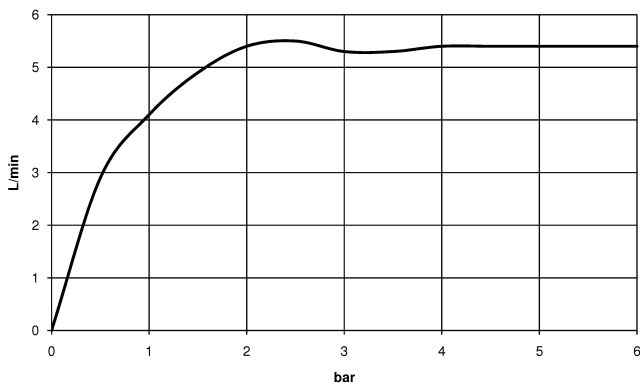

DORNBACHT YARRE Wall-mounted single-lever basin mixer without pop-up waste - Soft Black

36 860 832

- 170mm projection
- fixed spout
- circular, air-enriched flow
- hole diameter spout 37 mm
- hole diameter single-lever mixer 57 mm
- rosette for mixer 78 x 78mm
- max. flow 6.8 l/min
- lead-free
- rosette for spout Ø 60mm
- rosette for mixer Ø 78mm
- WRAS 240504010

36 860 832
mm [inches]

Flow rate chart

Codes & Standards

DIN 4109

ISO 3822

Scottish Water
Byelaws

UK Water Supply
Regulations

Ü-Zeichen