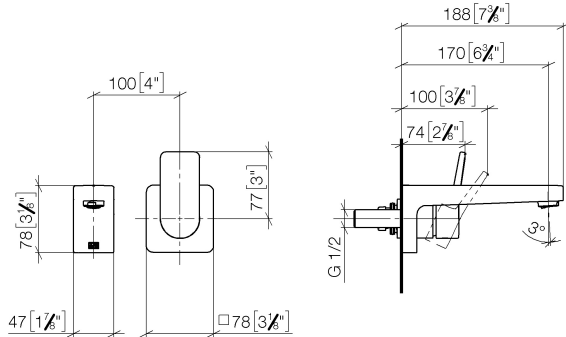

DORNBACHT YARRE Wall-mounted single-lever basin mixer without pop-up waste - Soft Black

36 860 832

- 170mm projection
- fixed spout
- circular, air-enriched flow
- hole diameter spout 37 mm
- hole diameter single-lever mixer 57 mm
- rosette for mixer 78 x 78mm
- max. flow 6.8 l/min
- lead-free
- rosette for spout Ø 60mm
- rosette for mixer Ø 78mm
- WRAS 240504010

	Soft Black	36 860 832-69
	Chrome	36 860 832-00

Required miscellaneous

EDITION PRO Concealed wall-mounted single-lever mixer mixer on right - 35 870 970 90

DORNBRACHT YARRE Wall-mounted single-lever basin mixer without pop-up waste - Soft Black

36 860 832
mm [inches]

Flow rate chart

Codes & Standards

DIN 4109

ISO 3822

Scottish Water
Byelaws

UK Water Supply
Regulations

Ü-Zeichen