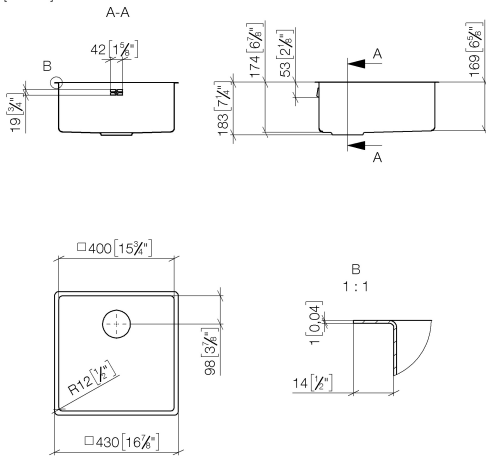

Single sink - Stainless Steel

38 400 003

- under-mounted
 - 400 x 400 mm
 - sink depth 175 mm
 - suitable for base units 450 mm
 - radius 12 mm
- Drain and overflow set not included in the scope of supply. See Required miscellaneous.**

Required miscellaneous

Pop-up waste and overflow closable by hand - Stainless Steel 10 400 003-85
 ● 3½" drain valve closable by hand

Required miscellaneous

Pop-up waste and overflow with knob - Stainless Steel 10 405 003-85
 ● 3½" strainer waste valve

Single sink - Stainless Steel

38 400 003

mm [inches]

Single sink - Stainless Steel

38 400 003

Single sink - Stainless Steel

38 400 003

Spare parts list

No.	Item Number	Name	Quantity used	Delivery time
	10 410 003-85	Pop-up waste and overflow with electronic control - Stainless Steel	3	2