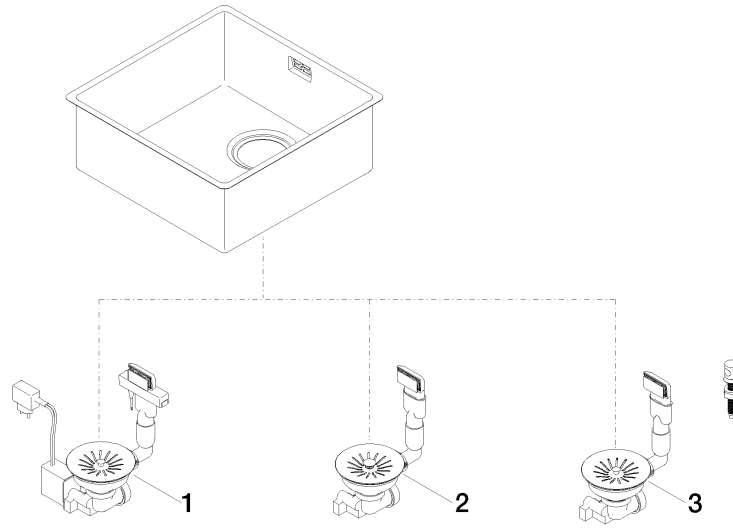

Single sink - Stainless Steel

38 400 003

mm [inches]

Single sink - Stainless Steel

38 400 003

Single sink - Stainless Steel

38 400 003

Spare parts list

No.	Item Number	Name	Quantity used	Delivery time
	10 410 003-85	Pop-up waste and overflow with electronic control - Stainless Steel	3	2