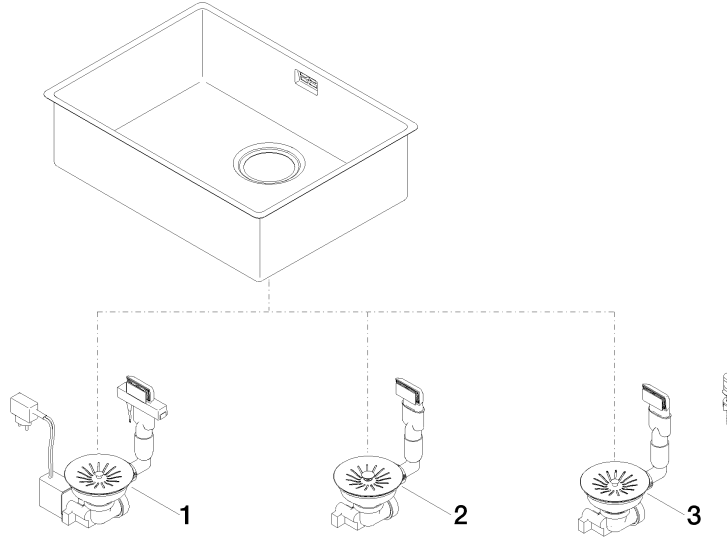

Single sink - Stainless Steel

38 551 003

- installation, on top or flush
- 550 x 400 mm
- sink depth 175 mm
- suitable for base units 600 mm
- radius 12 mm

Drain and overflow set not included in the scope of supply. See Required miscellaneous.

Drain and overflow set not included in the scope of supply. See Required miscellaneous.

Required miscellaneous

Pop-up waste and overflow with electronic control - Stainless Steel 10 410 003-85
 • 3½" electronic drain valve (TouchFlow)

Required miscellaneous

Pop-up waste and overflow closable by hand - Stainless Steel 10 400 003-85
 • 3½" drain valve closable by hand

Required miscellaneous

Pop-up waste and overflow with knob - Stainless Steel 10 405 003-85
 • 3½" strainer waste valve

Single sink - Stainless Steel

38 551 003

mm [inches]

Single sink - Stainless Steel

38 551 003

Spare parts list

No.	Item Number	Name	Quantity used	Delivery time
1	10 410 003-85	Pop-up waste and overflow with electronic control - Stainless Steel	1	2
2	10 400 003-85	Pop-up waste and overflow closable by hand - Stainless Steel	1	2
3	10 405 003-85	Pop-up waste and overflow with knob - Stainless Steel	1	2