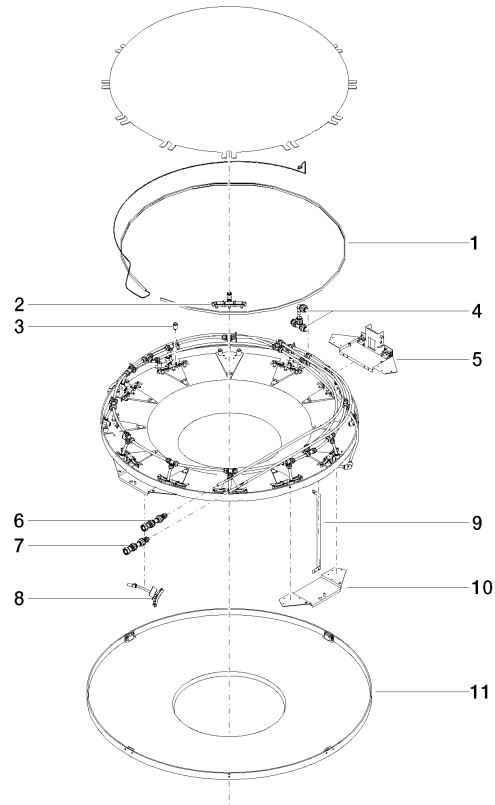

RAINMOON Rain panel - Matte White

41 610 979