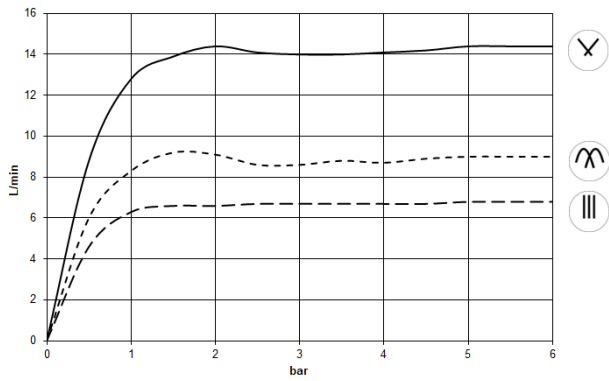

SERIES-VARIOUS AQUAHALO Rain panel - Chrome

41 750 979

- exposed trim parts
- Rain panel with 3 different flow modes
- AQUACIRCLE RAIN: Circular rain curtain, max. flow rate 14 l/min (at 3 bar)
- TEMPEST RAIN: Natural rain, max. flow rate 9 l/min (at 3 bar)
- DIAMOND RAIN: Ring of rain, max. flow rate 6.8 l/min (at 3 bar)
- Outer diameter: 605 mm, opening diameter: 465 mm
- Weight: 6 kg
- central LED Spot 3000 K
- Protection rating IP67
- Recommended control element: xTool
- Not suitable for use in a steam room.

- concealed rough parts
- Ceiling installation enclosure 605 x 605 x 95 mm
- Weight: 10 kg
- min. recess depth 110 mm
- max. recess depth 150 mm

SERIES-VARIOUS AQUAHALO Rain panel - Chrome

41 750 979

Flow rate chart