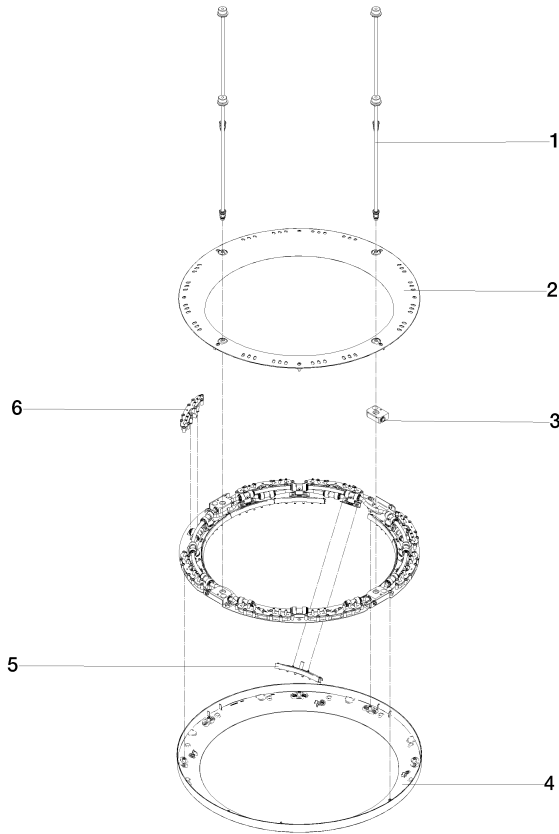

SERIES-VARIOUS AQUAHALO Rain panel - Chrome

41 750 979

- exposed trim parts
- Rain panel with 3 different flow modes
- AQUACIRCLE RAIN: Circular rain curtain, max. flow rate 14 l/min (at 3 bar)
- TEMPEST RAIN: Natural rain, max. flow rate 9 l/min (at 3 bar)
- DIAMOND RAIN: Ring of rain, max. flow rate 6.8 l/min (at 3 bar)
- Outer diameter: 605 mm, opening diameter: 465 mm
- Weight: 6 kg
- central LED Spot 3000 K
- Protection rating IP67
- Recommended control element: xTool
- Not suitable for use in a steam room.

- concealed rough parts
- Ceiling installation enclosure 605 x 605 x 95 mm
- Weight: 10 kg
- min. recess depth 110 mm
- max. recess depth 150 mm

SERIES-VARIOUS AQUAHALO Rain panel - Chrome

41 750 979

Flow rate chart

SERIES-VARIOUS AQUAHALO Rain panel - Chrome

41 750 979

Product version from 4/1/2024

SERIES-VARIOUS AQUAHALO Rain panel - Chrome

41 750 979

Spare parts list

Product version from 4/1/2024

No.	Item Number	Name	Quantity used	Delivery time
	90 28 22 605 01-00	distributor	13	10