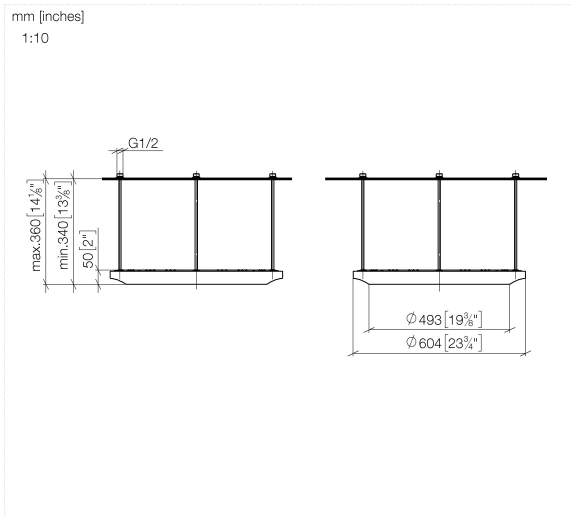

SERIES-VARIOUS AQUAHALO Rain panel - Chrome

41 750 979

- exposed trim parts
- Rain panel with 3 different flow modes
- AQUACIRCLE RAIN: Circular rain curtain, max. flow rate 14 l/min (at 3 bar)
- TEMPEST RAIN: Natural rain, max. flow rate 9 l/min (at 3 bar)
- DIAMOND RAIN: Ring of rain, max. flow rate 6.8 l/min (at 3 bar)
- Outer diameter: 605 mm, opening diameter: 465 mm
- Weight: 6 kg
- central LED Spot 3000 K
- Protection rating IP67
- Recommended control element: xTool
- Not suitable for use in a steam room.

- concealed rough parts
- Ceiling installation enclosure 605 x 605 x 95 mm
- Weight: 10 kg
- min. recess depth 110 mm
- max. recess depth 150 mm

SERIES-VARIOUS AQUAHALO Rain panel - Chrome

41 750 979

Flow rate chart