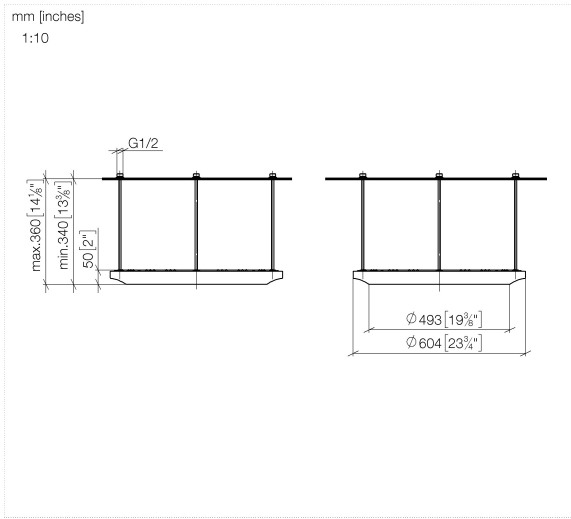

SERIES-VARIOUS AQUAHALO Rain panel - Brushed Platinum

41 750 979