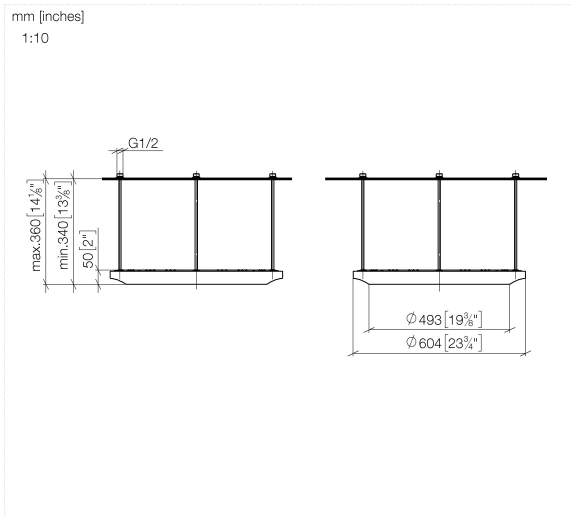

SERIES-VARIOUS AQUAHALO Rain panel - Champagne (22kt Gold)

41 750 979

- exposed trim parts
- Rain panel with 3 different flow modes
- AQUACIRCLE RAIN: Circular rain curtain, max. flow rate 14 l/min (at 3 bar)
- TEMPEST RAIN: Natural rain, max. flow rate 9 l/min (at 3 bar)
- DIAMOND RAIN: Ring of rain, max. flow rate 6.8 l/min (at 3 bar)
- Outer diameter: 605 mm, opening diameter: 465 mm
- Weight: 6 kg
- central LED Spot 3000 K
- Protection rating IP67
- Recommended control element: xTool
- Not suitable for use in a steam room.

- concealed rough parts
- Ceiling installation enclosure 605 x 605 x 95 mm
- Weight: 10 kg
- min. recess depth 110 mm

SERIES-VARIOUS AQUAHALO Rain panel - Champagne (22kt Gold)

41 750 979

Flow rate chart