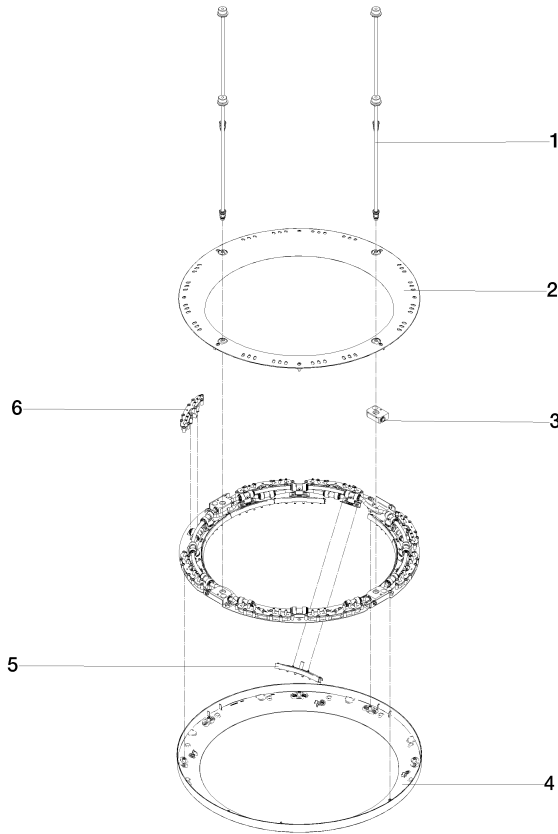

SERIES-VARIOUS AQUAHALO Rain panel - Champagne (22kt Gold)

41 750 979

Product version from 4/1/2024

Parts for other finishes can be found here: [Chrome](#)