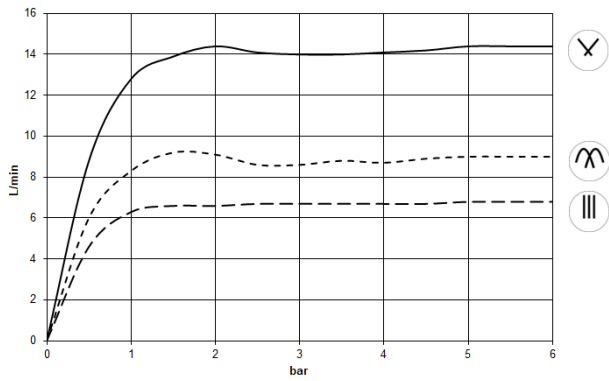

SERIES-VARIOUS AQUAHALO Rain panel - Champagne (22kt Gold)

41 750 979

- exposed trim parts
- Rain panel with 3 different flow modes
- AQUACIRCLE RAIN: Circular rain curtain, max. flow rate 14 l/min (at 3 bar)
- TEMPEST RAIN: Natural rain, max. flow rate 9 l/min (at 3 bar)
- DIAMOND RAIN: Ring of rain, max. flow rate 6.8 l/min (at 3 bar)
- Outer diameter: 605 mm, opening diameter: 465 mm
- Weight: 6 kg
- central LED Spot 3000 K
- Protection rating IP67
- Recommended control element: xTool
- Not suitable for use in a steam room.

- concealed rough parts
- Ceiling installation enclosure 605 x 605 x 95 mm
- Weight: 10 kg
- min. recess depth 110 mm

SERIES-VARIOUS AQUAHALO Rain panel - Champagne (22kt Gold)

41 750 979

Flow rate chart