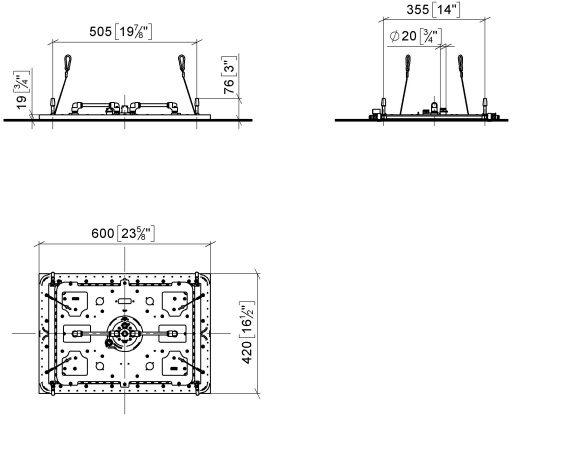

**SERENITY SKY Rain panel for recessed ceiling installation - Brushed  
Champagne (22kt Gold)**

41 770 979

- exposed trim parts
- Rain panel with 2 different spray modes
- PURIFY RAIN, 175 x 175 mm, max. flow rate 10 l/min (at 3 bar)
- FULL RAIN, 455 x 315 mm, max. flow rate 14 l/min (at 3 bar)
- Rain panel, 600 x 420 mm
- min. recess depth 150 mm
- weight 15kg
- feed pipe (hot/cold): 2x DN 20
- with anti-scale system
- Recommended control element: xTool
- Not suitable for use in a steam room.

**Required miscellaneous**

**SERENITY SKY Concealed ceiling installation box -** 35 770 970 90

- concealed rough parts
- 2x female thread 1/2" connections
- flush-mounted reflection box, 662 x 482 mm, RAL 9003, Signal White
- min. recess depth 150 mm
- weight 15kg
- Recommended control element: xTool

# SERENITY SKY Rain panel for recessed ceiling installation - Brushed Champagne (22kt Gold)

41 770 979  
mm [inches]  
1:10