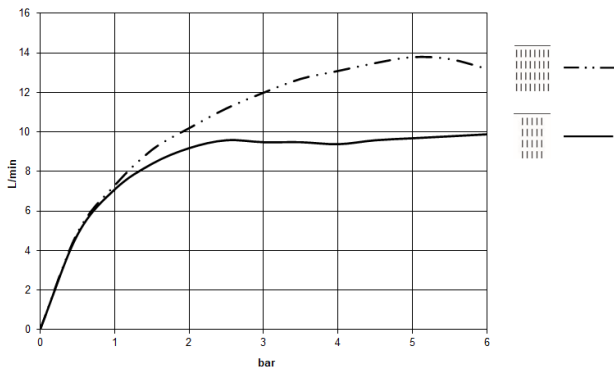

**SERENITY SKY Rain panel for recessed ceiling installation - Brushed  
Champagne (22kt Gold)**

41 770 979

- exposed trim parts
- Rain panel with 2 different spray modes
- PURIFY RAIN, 175 x 175 mm, max. flow rate 10 l/min (at 3 bar)
- FULL RAIN, 455 x 315 mm, max. flow rate 14 l/min (at 3 bar)
- Rain panel, 600 x 420 mm
- min. recess depth 150 mm
- weight 15kg
- feed pipe (hot/cold): 2x DN 20
- with anti-scale system
- Recommended control element: xTool
- Not suitable for use in a steam room.

**Required miscellaneous**

**SERENITY SKY Concealed ceiling installation box -** 35 770 970 90

- concealed rough parts
- 2x female thread 1/2" connections
- flush-mounted reflection box, 662 x 482 mm, RAL 9003, Signal White
- min. recess depth 150 mm
- weight 15kg
- Recommended control element: xTool

# SERENITY SKY Rain panel for recessed ceiling installation - Brushed Champagne (22kt Gold)

41 770 979  
mm [inches]  
1:10

## Flow rate chart