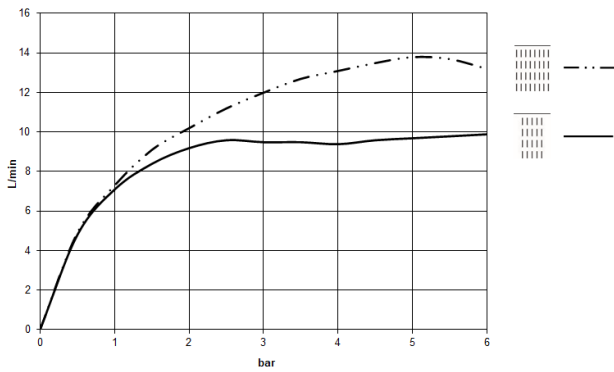

### Required miscellaneous

**SERENITY SKY Concealed ceiling installation box with light -** 35 771 970 90

- concealed rough parts
- flush-mounted reflection box, 662 x 482 mm, RAL 9003, Signal White
- 2x female thread 1/2" connections
- min. recess depth 150 mm
- weight 15kg
- Supply pipe 7 m
- Input 100-240V AC 50-60Hz
- Output 24V DC SELV / Class II
- ZigBee Light Link RGBW controller
- Provided by customer: Zigbee gateway

## Flow rate chart