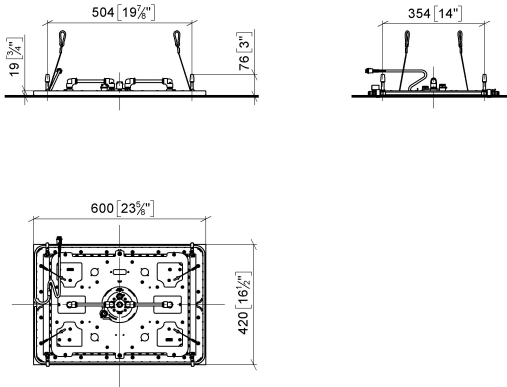

## SERENITY SKY Rain panel for recessed ceiling installation with light - Chrome

41 771 979

- exposed trim parts
- Rain panel with 2 different spray modes
- PURIFY RAIN, 175 x 175 mm, max. flow rate 10 l/min (at 3 bar)
- FULL RAIN, 455 x 315 mm, max. flow rate 14 l/min (at 3 bar)
- Rain panel, 600 x 420 mm
- min. recess depth 150 mm
- weight 15kg
- feed pipe (hot/cold): 2x DN 20
- with anti-scale system
- Recommended control element: xTool

### Required miscellaneous

**SERENITY SKY Concealed ceiling installation box with light -** 35 771 970 90

- concealed rough parts
- flush-mounted reflection box, 662 x 482 mm, RAL 9003, Signal White
- 2x female thread 1/2" connections
- min. recess depth 150 mm
- weight 15kg
- Supply pipe 7 m
- Input 100-240V AC 50-60Hz
- Output 24V DC SELV / Class II
- ZigBee Light Link RGBW controller
- Provided by customer: Zigbee gateway

# SERENITY SKY Rain panel for recessed ceiling installation with light - Chrome

41 771 979

mm [inches]  
1:10