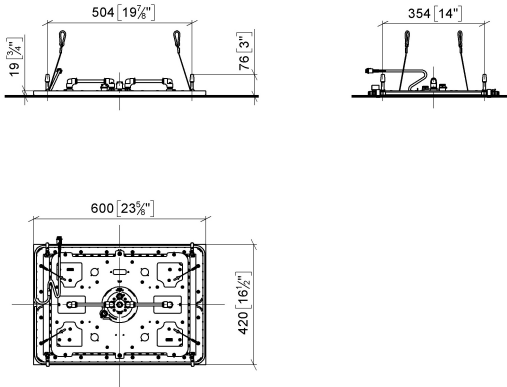

SERENITY SKY Rain panel for recessed ceiling installation with light - Brushed Champagne (22kt Gold)

41 771 979

- exposed trim parts
- Rain panel with 2 different spray modes
- PURIFY RAIN, 175 x 175 mm, max. flow rate 10 l/min (at 3 bar)
- FULL RAIN, 455 x 315 mm, max. flow rate 14 l/min (at 3 bar)
- Rain panel, 600 x 420 mm
- min. recess depth 150 mm
- weight 15kg
- feed pipe (hot/cold): 2x DN 20
- with anti-scale system
- Recommended control element: xTool

Required miscellaneous

SERENITY SKY Concealed ceiling installation box with light - 35 771 970 90

- concealed rough parts
- flush-mounted reflection box, 662 x 482 mm, RAL 9003, Signal White
- 2x female thread 1/2" connections
- min. recess depth 150 mm
- weight 15kg
- Supply pipe 7 m
- Input 100-240V AC 50-60Hz
- Output 24V DC SELV / Class II
- ZigBee Light Link RGBW controller
- Provided by customer: Zigbee gateway

SERENITY SKY Rain panel for recessed ceiling installation with light - Brushed Champagne (22kt Gold)

41 771 979
mm [inches]
1:10'

Flow rate chart

SERENITY SKY Rain panel for recessed ceiling installation with light - Brushed Champagne (22kt Gold)