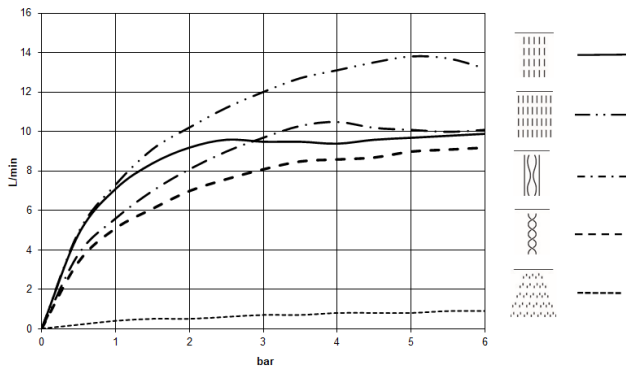

SERENITY SKY+ Rain panel for recessed ceiling installation - Brushed Champagne (22kt Gold)

41 780 979

- exposed trim parts
- Rain panel with 5 different flow modes
- Rain panel, 600 x 420 mm
- PURIFY RAIN, 175 x 175 mm, max. flow rate 10 l/min (at 3 bar)
- FULL RAIN, 455 x 315 mm, max. flow rate 14 l/min (at 3 bar)
- LAMINAR FLOW, max. flow rate 10 l/min (at 3 bar)
- AQUAPRESSURE FLOW, max. flow rate 9.4 l/min (at 3 bar)
- COOL MIST, max. flow rate 1 l/min (at 3 bar)
- min. recess depth 150 mm
- weight 15kg
- feed pipe (hot/cold): 2x DN 20
- with anti-scale system
- Recommended control element: xTool
- Not suitable for use in a steam room.

Required miscellaneous

SERENITY SKY+ Concealed ceiling installation box - 35 780 970 90

- concealed rough parts
- 5x 1/2" female connector
- flush-mounted reflection box, 662 x 482 mm, RAL 9003, Signal White
- min. recess depth 150 mm
- weight 15kg

SERENITY SKY+ Rain panel for recessed ceiling installation - Brushed Champagne (22kt Gold)

41 780 979
mm [inches]
1:10

Flow rate chart

SERENITY SKY+ Rain panel for recessed ceiling installation - Brushed Champagne (22kt Gold)