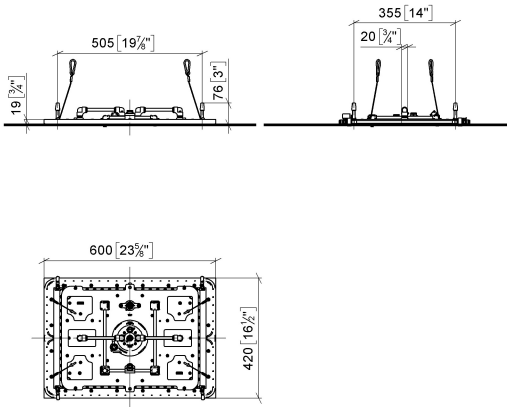

SERENITY SKY+ Rain panel for recessed ceiling installation - Brushed Champagne (22kt Gold)

41 780 979

- exposed trim parts
- Rain panel with 5 different flow modes
- Rain panel, 600 x 420 mm
- PURIFY RAIN, 175 x 175 mm, max. flow rate 10 l/min (at 3 bar)
- FULL RAIN, 455 x 315 mm, max. flow rate 14 l/min (at 3 bar)
- LAMINAR FLOW, max. flow rate 10 l/min (at 3 bar)
- AQUAPRESSURE FLOW, max. flow rate 9.4 l/min (at 3 bar)
- COOL MIST, max. flow rate 1 l/min (at 3 bar)
- min. recess depth 150 mm
- weight 15kg
- feed pipe (hot/cold): 2x DN 20
- with anti-scale system
- Recommended control element: xTool
- Not suitable for use in a steam room.

Required miscellaneous

SERENITY SKY+ Concealed ceiling installation box - 35 780 970 90

- concealed rough parts
- 5x 1/2" female connector
- flush-mounted reflection box, 662 x 482 mm, RAL 9003, Signal White
- min. recess depth 150 mm
- weight 15kg

SERENITY SKY+ Rain panel for recessed ceiling installation - Brushed Champagne (22kt Gold)

41 780 979
mm [inches]
1:10

Flow rate chart

SERENITY SKY+ Rain panel for recessed ceiling installation - Brushed Champagne (22kt Gold)