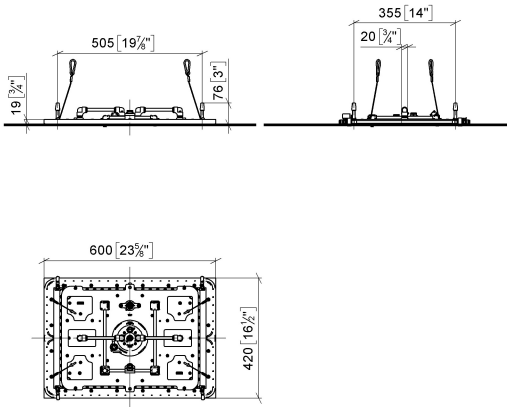

SERENITY SKY+ Rain panel for recessed ceiling installation - Brushed Dark Platinum

41 780 979

- exposed trim parts
- Rain panel with 5 different flow modes
- Rain panel, 600 x 420 mm
- PURIFY RAIN, 175 x 175 mm, max. flow rate 10 l/min (at 3 bar)
- FULL RAIN, 455 x 315 mm, max. flow rate 14 l/min (at 3 bar)
- LAMINAR FLOW, max. flow rate 10 l/min (at 3 bar)
- AQUAPRESSURE FLOW, max. flow rate 9.4 l/min (at 3 bar)
- COOL MIST, max. flow rate 1 l/min (at 3 bar)
- min. recess depth 150 mm
- weight 15kg
- feed pipe (hot/cold): 2x DN 20
- with anti-scale system
- Recommended control element: xTool
- Not suitable for use in a steam room.

Required miscellaneous

SERENITY SKY+ Concealed ceiling installation box - 35 780 970 90

- concealed rough parts
- 5x 1/2" female connector
- flush-mounted reflection box, 662 x 482 mm, RAL 9003, Signal White
- min. recess depth 150 mm
- weight 15kg

SERENITY SKY+ Rain panel for recessed ceiling installation - Brushed Dark Platinum

41 780 979
mm [inches]
1:10

Flow rate chart

SERENITY SKY+ Rain panel for recessed ceiling installation - Brushed Dark Platinum