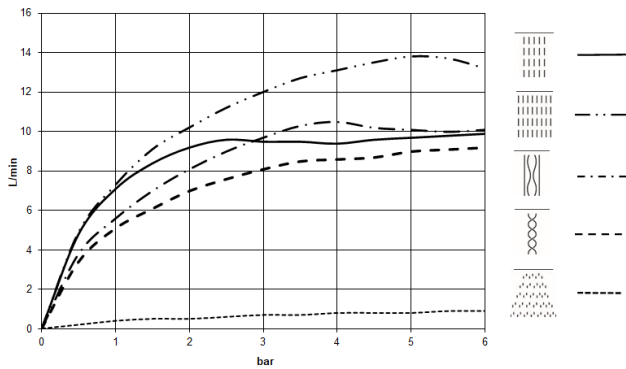

SERENITY SKY+ Rain panel for recessed ceiling installation - Brushed Dark Platinum

41 780 979

- exposed trim parts
- Rain panel with 5 different flow modes
- Rain panel, 600 x 420 mm
- PURIFY RAIN, 175 x 175 mm, max. flow rate 10 l/min (at 3 bar)
- FULL RAIN, 455 x 315 mm, max. flow rate 14 l/min (at 3 bar)
- LAMINAR FLOW, max. flow rate 10 l/min (at 3 bar)
- AQUAPRESSURE FLOW, max. flow rate 9.4 l/min (at 3 bar)
- COOL MIST, max. flow rate 1 l/min (at 3 bar)
- min. recess depth 150 mm
- weight 15kg
- feed pipe (hot/cold): 2x DN 20
- with anti-scale system
- Recommended control element: xTool
- Not suitable for use in a steam room.

Required miscellaneous

SERENITY SKY+ Concealed ceiling installation box - 35 780 970 90

- concealed rough parts
- 5x 1/2" female connector
- flush-mounted reflection box, 662 x 482 mm, RAL 9003, Signal White
- min. recess depth 150 mm
- weight 15kg

SERENITY SKY+ Rain panel for recessed ceiling installation - Brushed Dark Platinum

41 780 979
mm [inches]
1:10

Flow rate chart

SERENITY SKY+ Rain panel for recessed ceiling installation - Brushed Dark Platinum