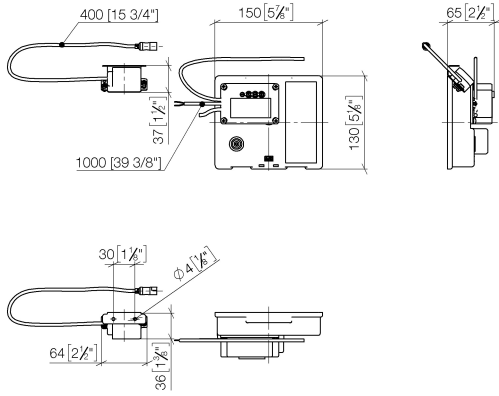

Required miscellaneous

eSET Touchfree Basin mixer with temperature setting for combining with wall-mounted fittings - 35 741 970 90

- max. recess depth 125 mm
- min. recess depth 90 mm

Recommended miscellaneous

Extension for Touchfree 500 mm - 12 765 970 90

Required miscellaneous

eSET Touchfree Basin mixer with temperature setting for combining with free-standing fittings - 35 740 970 90

42 765 970 90

mm [inches]

No.	Item Number	Name	Quantity used	Delivery time
1	90 10 01 177 00 90	electronic accessories	1	2
2	90 17 20 199 00 90	holder	1	2
3	90 23 01 124 00 90	sleeve	1	2
4	09 23 10 129 90	nut	1	2
5	04 30 50 079 00 90	valve	1	2
6	90 15 02 013 00 90	cartridge	1	2
7	04 10 01 246 00 90	electronic accessories	1	2
8	04 30 31 024 01 90	fixing set	1	2