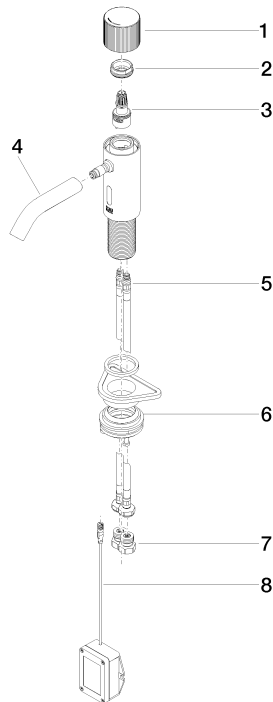

META Washstand fitting with electronic opening and closing function without pop-up waste - Brushed Light Gold

META

44 515 660

- Infrared sensor technology
- 125mm projection
- height of mixer 140 mm
- height up to aerator 52 mm
- hole diameter 35 mm
- fixed spout
- max. flow 5.7 l/min
- circular, air-enriched flow
- suitable for thermal disinfection
- Automatic shut-off after pre-set time is reached
- Direct temperature control at faucet
- Battery-powered (batteries not included)
- 1x CR-P2 battery required
- lead-free
- 2x screw-in M 8 x 1 pressure hose, leak-tested
- This product can help a building meet the requirements of Green Building Rating Systems, e.g. LEED®, BREEAM®, DGNB
- WRAS 2212021

META Washstand fitting with electronic opening and closing function without pop-up waste - Brushed Light Gold

META

44 515 660

mm [inches]

Flow rate chart

Codes & Standards

Scottish Water
Byelaws

UK Water Supply
Regulations

META

44 515 660

Product version from 7/1/2023

Parts for other
finishes can be found
here: [Chrome](#)

META Washstand fitting with electronic opening and closing function without pop-up waste - Brushed Light Gold

META

44 515 660

Spare parts list

Product version from 7/1/2023

No.	Item Number	Name	Quantity used	Delivery time
	90 20 66 124 00-27	handle	10	30