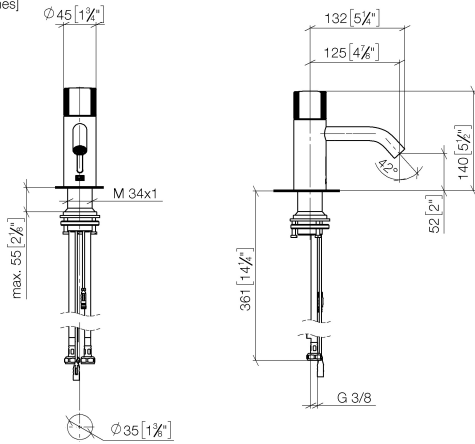

META Washstand fitting with electronic opening and closing function without pop-up waste - Brushed Light Gold

META

44 515 660

- Infrared sensor technology
- 125mm projection
- height of mixer 140 mm
- height up to aerator 52 mm
- hole diameter 35 mm
- fixed spout
- max. flow 5.7 l/min
- circular, air-enriched flow
- suitable for thermal disinfection
- Automatic shut-off after pre-set time is reached
- Direct temperature control at faucet
- Battery-powered (batteries not included)
- 1x CR-P2 battery required
- lead-free
- 2x screw-in M 8 x 1 pressure hose, leak-tested
- This product can help a building meet the requirements of Green Building Rating Systems, e.g. LEED®, BREEAM®, DGNB
- WRAS 2212021

META Washstand fitting with electronic opening and closing function without pop-up waste - Brushed Light Gold

META

44 515 660

mm [inches]

Flow rate chart

Codes & Standards

Scottish Water
Byelaws

UK Water Supply
Regulations

META

44 515 660

Product version from 7/1/2023

Parts for other
finishes can be found
here: [Chrome](#)

META Washstand fitting with electronic opening and closing function without pop-up waste - Brushed Light Gold

META

44 515 660

Spare parts list

Product version from 7/1/2023

No.	Item Number	Name	Quantity used	Delivery time
	90 20 66 124 00-27	handle	10	30