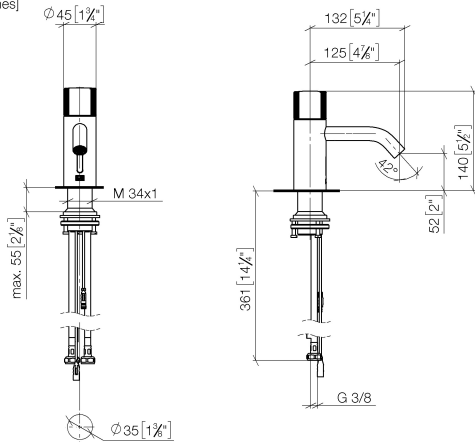

**META Washstand fitting with electronic opening and closing function without pop-up waste - Brushed Durabronze (23kt Gold)**

META

44 515 660

- Infrared sensor technology
- 125mm projection
- height of mixer 140 mm
- height up to aerator 52 mm
- hole diameter 35 mm
- fixed spout
- max. flow 5.7 l/min
- circular, air-enriched flow
- suitable for thermal disinfection
- Automatic shut-off after pre-set time is reached
- Direct temperature control at faucet
- Battery-powered (batteries not included)
- 1x CR-P2 battery required
- lead-free
- 2x screw-in M 8 x 1 pressure hose, leak-tested
- This product can help a building meet the requirements of Green Building Rating Systems, e.g. LEED®, BREEAM®, DGNB
- WRAS 2212021

**META Washstand fitting with electronic opening and closing function without pop-up waste - Brushed Durabronz (23kt Gold)**

META

44 515 660

mm [inches]

**Flow rate chart**

**Codes & Standards**

DIN 4109

ISO 3822

Scottish Water  
Byelaws

UK Water Supply  
Regulations

**Ü-Zeichen**

META Washstand fitting with electronic opening and closing function without pop-up waste - Brushed Durabross (23kt Gold)

---

META

44 515 660  
Certificates