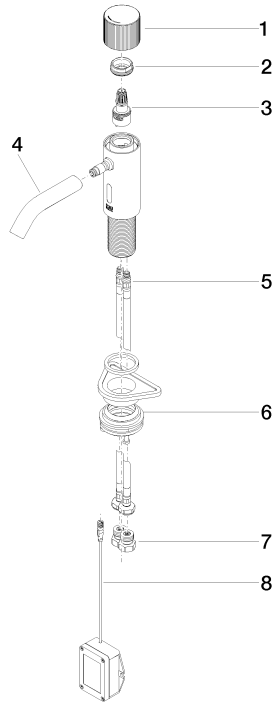

**META Washstand fitting with electronic opening and closing function without pop-up waste - Brushed Durabronze (23kt Gold)**

META

44 515 660

- Infrared sensor technology
- 125mm projection
- height of mixer 140 mm
- height up to aerator 52 mm
- hole diameter 35 mm
- fixed spout
- max. flow 5.7 l/min
- circular, air-enriched flow
- suitable for thermal disinfection
- Automatic shut-off after pre-set time is reached
- Direct temperature control at faucet
- Battery-powered (batteries not included)
- 1x CR-P2 battery required
- lead-free
- 2x screw-in M 8 x 1 pressure hose, leak-tested
- This product can help a building meet the requirements of Green Building Rating Systems, e.g. LEED®, BREEAM®, DGNB
- WRAS 2212021

**META Washstand fitting with electronic opening and closing function without pop-up waste - Brushed Durabronz (23kt Gold)**

META

44 515 660

mm [inches]

**Flow rate chart**

**Codes & Standards**

DIN 4109

ISO 3822

---

LGA\_38

WRAS\_2212

44 515 660

**Product version from 7/1/2023**

Parts for other  
finishes can be found  
here: [Chrome](#)

META Washstand fitting with electronic opening and closing function without pop-up waste - Brushed Durabrass (23kt Gold)

### Spare parts list