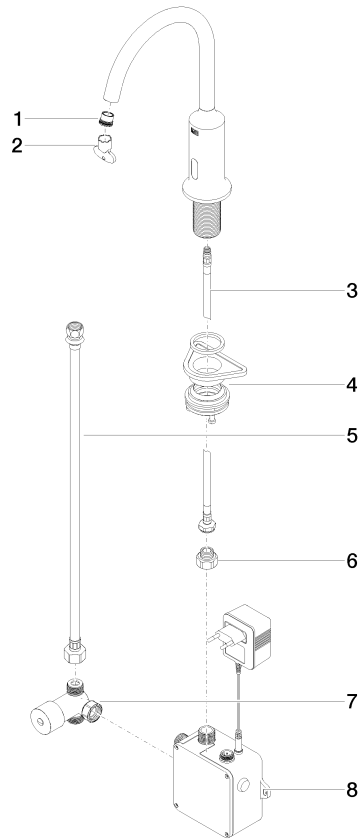

VAIA Washstand fitting with electronic opening and closing function without pop-up waste - Brushed Champagne (22kt Gold)

44 521 809

- Infrared sensor technology
- 167mm projection
- height of mixer 306 mm
- height up to aerator 221 mm
- hole diameter 35 mm
- fixed spout
- max. flow 5.7 l/min
- circular, air-enriched flow
- suitable for thermal disinfection
- Automatic shut-off after pre-set time is reached
- Indirect temperature control (undercounter)
- Control box included
- Adjustable sensor detection range
- Battery or plug-in power supply operated (batteries not included)
- 4x AA (1.5V) batteries required
- lead-free
- 1x screw-in M 8 x 1 pressure hose, leak-tested
- This product can help a building meet the requirements of Green Building Rating Systems, e.g. LEED®, BREEAM®, DGNB
- WRAS

VAIA Washstand fitting with electronic opening and closing function without pop-up waste - Brushed Champagne (22kt Gold)

44 521 809

mm [inches]

1:5

Flow rate chart

Codes & Standards

DIN 4109

EN 1717

44 521 809

Certificates

Belgaqua_23-210-2 LGA_38

WRAS_2211

GDV_0400

VAIA Washstand fitting with electronic opening and closing function without pop-up waste - Brushed Champagne (22kt Gold)

44 521 809
Parts for other finishes can be found here: [Chrome](#)

Spare parts list

No.	Item Number	Name	Quantity used	Delivery time
1	09 29 03 126 90	aerator	1	2
2	90 30 09 028 00 90	key	1	2
3	04 30 04 100 00 90	hose	1	2
4	04 23 10 044 08 90	fixing set	1	2
5	12 506 970 90	High pressure hoses -	1	2
6	09 24 03 185-00	nipple	1	10
7	90 30 50 081 00 90	valve	1	2
8	90 10 01 247 00 90	valve box	1	2