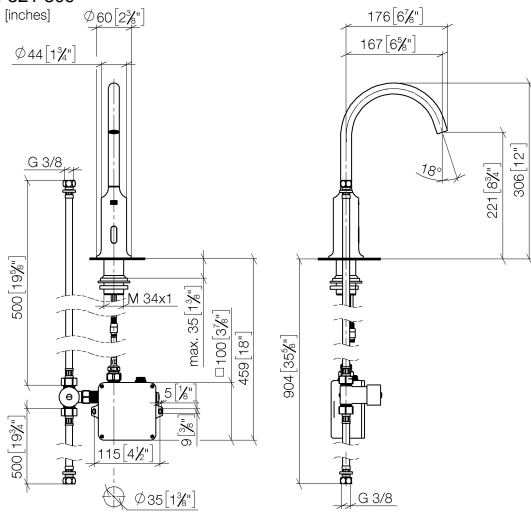

VAIA Washstand fitting with electronic opening and closing function without pop-up waste - Brushed Champagne (22kt Gold)

44 521 809

- Infrared sensor technology
- 167mm projection
- height of mixer 306 mm
- height up to aerator 221 mm
- hole diameter 35 mm
- fixed spout
- max. flow 5.7 l/min
- circular, air-enriched flow
- suitable for thermal disinfection
- Automatic shut-off after pre-set time is reached
- Indirect temperature control (undercounter)
- Control box included
- Adjustable sensor detection range
- Battery or plug-in power supply operated (batteries not included)
- 4x AA (1.5V) batteries required
- lead-free
- 1x screw-in M 8 x 1 pressure hose, leak-tested
- This product can help a building meet the requirements of Green Building Rating Systems, e.g. LEED®, BREEAM®, DGNB
- WRAS

VAIA Washstand fitting with electronic opening and closing function without pop-up waste - Brushed Champagne (22kt Gold)

44 521 809

mm [inches]

1:5

Flow rate chart

Codes & Standards

DIN 4109

EN 1717

Executive Order
no. 1007

ISO 3822

Scottish Water
Byelaws

UK Water Supply
Regulations

Ü-Zeichen

VAIA Washstand fitting with electronic opening and closing function without
pop-up waste - Brushed Champagne (22kt Gold)

Spare parts list

No.	Item Number	Name	Quantity used	Delivery time
1	09 29 03 126 90	aerator	1	2
2	90 30 09 028 00 90	key	1	2
3	04 30 04 100 00 90	hose	1	2
4	04 23 10 044 08 90	fixing set	1	2
5	12 506 970 90	High pressure hoses -	1	2
6	09 24 03 185-00	nipple	1	10
7	90 30 50 081 00 90	valve	1	2
8	90 10 01 247 00 90	valve box	1	2