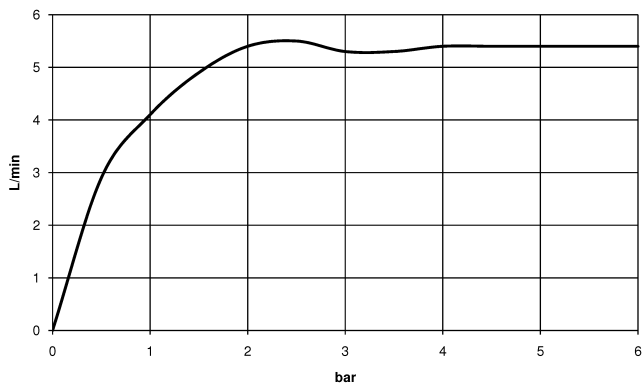

VAIA Washstand fitting with electronic opening and closing function without pop-up waste - Brushed Champagne (22kt Gold)

44 521 809

- Infrared sensor technology
- 167mm projection
- height of mixer 306 mm
- height up to aerator 221 mm
- hole diameter 35 mm
- fixed spout
- max. flow 5.7 l/min
- circular, air-enriched flow
- suitable for thermal disinfection
- Automatic shut-off after pre-set time is reached
- Indirect temperature control (undercounter)
- Control box included
- Adjustable sensor detection range
- Battery or plug-in power supply operated (batteries not included)
- 4x AA (1.5V) batteries required
- lead-free
- 1x screw-in M 8 x 1 pressure hose, leak-tested
- This product can help a building meet the requirements of Green Building Rating Systems, e.g. LEED®, BREEAM®, DGNB
- WRAS

VAIA Washstand fitting with electronic opening and closing function without pop-up waste - Brushed Champagne (22kt Gold)

44 521 809

mm [inches]

1:5

Flow rate chart

Codes & Standards

DIN 4109

EN 1717