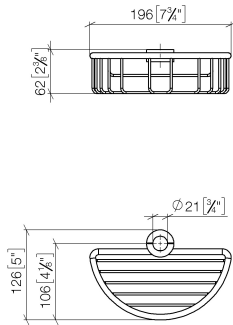

Shower basket for subsequent mounting on riser - Brushed Platinum

IMO

82 290 970

- width 200mm
- height 62 mm
- 125mm projection

Fits: IMO, LULU, MADISON, MEM, TARA,
CL.1, LISSÉ, VAIA, META, CYO

	Brushed Platinum	82 290 970-06
	Chrome	82 290 970-00
	Platinum	82 290 970-08
	Durabress (23kt Gold)	82 290 970-09
	Dark Chrome	82 290 970-19
	Light Gold	82 290 970-26
	Brushed Light Gold	82 290 970-27
	Brushed Durabress (23kt Gold)	82 290 970-28
	Matte Black	82 290 970-33
	Brushed Bronze	82 290 970-42
	Brushed Champagne (22kt Gold)	82 290 970-46
	Champagne (22kt Gold)	82 290 970-47
	Brushed Chrome	82 290 970-93
	Brushed Dark Platinum	82 290 970-99

82 290 970

mm [inches]

82 290 970

Product version from 10/1/2023

Parts for other
finishes can be found
here: [Chrome](#)

Shower basket for subsequent mounting on riser - Brushed Platinum

IMO

82 290 970

Spare parts list

Product version from 10/1/2023

No.	Item Number	Name	Quantity used	Delivery time
	09 30 30 054 90	screw	8	2