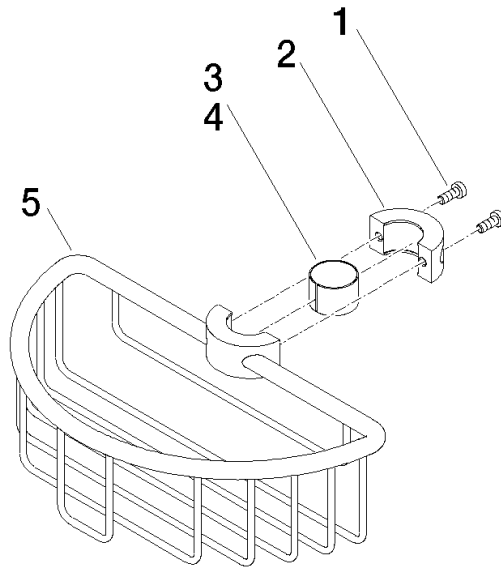

Shower basket for subsequent mounting on riser - Platinum

IMO

82 290 970

- width 200mm
- height 62 mm
- 125mm projection

Fits: IMO, LULU, MADISON, MEM, TARA,
CL.1, LISSÉ, VAIA, META, CYO

	Platinum	82 290 970-08
	Chrome	82 290 970-00
	Brushed Platinum	82 290 970-06
	Durabass (23kt Gold)	82 290 970-09
	Dark Chrome	82 290 970-19
	Light Gold	82 290 970-26
	Brushed Light Gold	82 290 970-27
	Brushed Durabass (23kt Gold)	82 290 970-28
	Matte Black	82 290 970-33
	Brushed Bronze	82 290 970-42
	Brushed Champagne (22kt Gold)	82 290 970-46
	Champagne (22kt Gold)	82 290 970-47
	Brushed Chrome	82 290 970-93
	Brushed Dark Platinum	82 290 970-99

82 290 970

mm [inches]

82 290 970

Product version from 10/1/2023

Parts for other
finishes can be found
here: [Chrome](#)

Shower basket for subsequent mounting on riser - Platinum

IMO

82 290 970

Spare parts list

Product version from 10/1/2023

No.	Item Number	Name	Quantity used	Delivery time
	09 30 30 054 90	screw	8	2