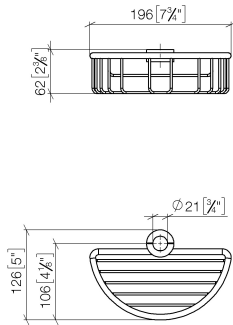

Shower basket for subsequent mounting on riser - Light Gold

IMO

82 290 970

- width 200mm
- height 62 mm
- 125mm projection

Fits: IMO, LULU, MADISON, MEM, TARA,
CL.1, LISSÉ, VAIA, META, CYO

	Light Gold	82 290 970-26
	Chrome	82 290 970-00
	Brushed Platinum	82 290 970-06
	Platinum	82 290 970-08
	Durabrand (23kt Gold)	82 290 970-09
	Dark Chrome	82 290 970-19
	Brushed Light Gold	82 290 970-27
	Brushed Durabrand (23kt Gold)	82 290 970-28
	Matte Black	82 290 970-33
	Brushed Bronze	82 290 970-42
	Brushed Champagne (22kt Gold)	82 290 970-46
	Champagne (22kt Gold)	82 290 970-47
	Brushed Chrome	82 290 970-93
	Brushed Dark Platinum	82 290 970-99

82 290 970

mm [inches]

82 290 970

Product version from 10/1/2023

Parts for other
finishes can be found
here: [Chrome](#)

Shower basket for subsequent mounting on riser - Light Gold

IMO

82 290 970

Spare parts list

Product version from 10/1/2023

No.	Item Number	Name	Quantity used	Delivery time
	09 30 30 054 90	screw	8	2