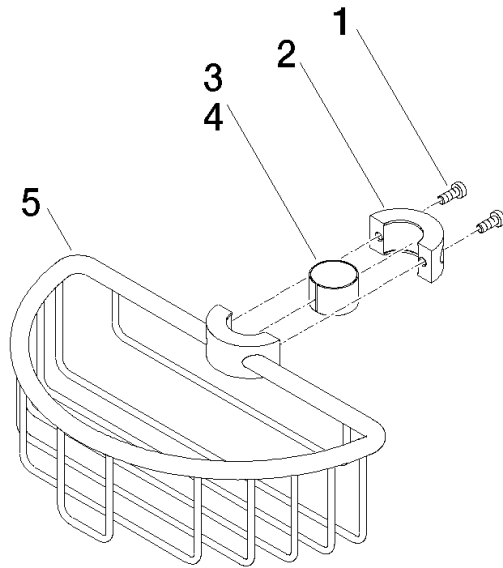

Shower basket for subsequent mounting on riser - Light Gold

IMO

82 290 970

- width 200mm
- height 62 mm
- 125mm projection

Fits: IMO, LULU, MADISON, MEM, TARA,
CL.1, LISSÉ, VAIA, META, CYO

	Light Gold	82 290 970-26
	Chrome	82 290 970-00
	Brushed Platinum	82 290 970-06
	Platinum	82 290 970-08
	Durabrand (23kt Gold)	82 290 970-09
	Dark Chrome	82 290 970-19
	Brushed Light Gold	82 290 970-27
	Brushed Durabrand (23kt Gold)	82 290 970-28
	Matte Black	82 290 970-33
	Brushed Bronze	82 290 970-42
	Brushed Champagne (22kt Gold)	82 290 970-46
	Champagne (22kt Gold)	82 290 970-47
	Brushed Chrome	82 290 970-93
	Brushed Dark Platinum	82 290 970-99

82 290 970

mm [inches]

82 290 970

Product version from 10/1/2023

Parts for other
finishes can be found
here: [Chrome](#)

Shower basket for subsequent mounting on riser - Light Gold

IMO

82 290 970

Spare parts list

Product version from 10/1/2023

No.	Item Number	Name	Quantity used	Delivery time
	09 30 30 054 90	screw	8	2