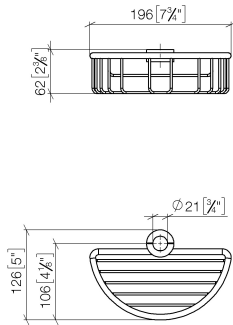

Shower basket for subsequent mounting on riser - Matte Black

IMO

82 290 970

- width 200mm
- height 62 mm
- 125mm projection

Fits: IMO, LULU, MADISON, MEM, TARA,
CL.1, LISSÉ, VAIA, META, CYO

	Matte Black	82 290 970-33
	Chrome	82 290 970-00
	Brushed Platinum	82 290 970-06
	Platinum	82 290 970-08
	Durabrand (23kt Gold)	82 290 970-09
	Dark Chrome	82 290 970-19
	Light Gold	82 290 970-26
	Brushed Light Gold	82 290 970-27
	Brushed Durabrand (23kt Gold)	82 290 970-28
	Brushed Bronze	82 290 970-42
	Brushed Champagne (22kt Gold)	82 290 970-46
	Champagne (22kt Gold)	82 290 970-47
	Brushed Chrome	82 290 970-93
	Brushed Dark Platinum	82 290 970-99

82 290 970

mm [inches]

82 290 970

Product version from 10/1/2023

Parts for other
finishes can be found
here: [Chrome](#)

Shower basket for subsequent mounting on riser - Matte Black

IMO

82 290 970

Spare parts list

Product version from 10/1/2023

No.	Item Number	Name	Quantity used	Delivery time
	09 30 30 054 90	screw	8	2