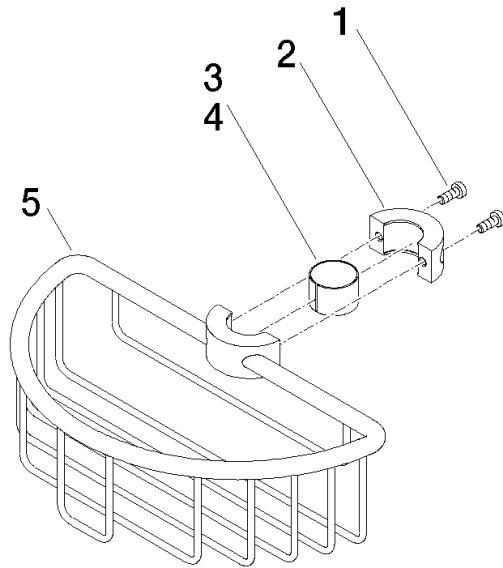

Shower basket for subsequent mounting on riser - Brushed Bronze

IMO

82 290 970

- width 200mm
- height 62 mm
- 125mm projection

Fits: IMO, LULU, MADISON, MEM, TARA,
CL.1, LISSÉ, VAIA, META, CYO

	Brushed Bronze	82 290 970-42
	Chrome	82 290 970-00
	Brushed Platinum	82 290 970-06
	Platinum	82 290 970-08
	Durabronze (23kt Gold)	82 290 970-09
	Dark Chrome	82 290 970-19
	Light Gold	82 290 970-26
	Brushed Light Gold	82 290 970-27
	Brushed Durabronze (23kt Gold)	82 290 970-28
	Matte Black	82 290 970-33
	Brushed Champagne (22kt Gold)	82 290 970-46
	Champagne (22kt Gold)	82 290 970-47
	Brushed Chrome	82 290 970-93
	Brushed Dark Platinum	82 290 970-99

82 290 970

mm [inches]

82 290 970

Product version from 10/1/2023

Parts for other
finishes can be found
here: [Chrome](#)

Shower basket for subsequent mounting on riser - Brushed Bronze

IMO

82 290 970

Spare parts list

Product version from 10/1/2023

No.	Item Number	Name	Quantity used	Delivery time
	09 30 30 054 90	screw	8	2