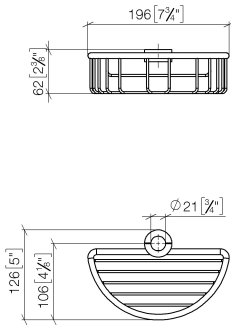

Shower basket for subsequent mounting on riser - Champagne (22kt Gold)

IMO

82 290 970

- width 200mm
- height 62 mm
- 125mm projection

Fits: IMO, LULU, MADISON, MEM, TARA,
CL.1, LISSÉ, VAIA, META, CYO

	Champagne (22kt Gold)	82 290 970-47
	Chrome	82 290 970-00
	Brushed Platinum	82 290 970-06
	Platinum	82 290 970-08
	Durabrand (23kt Gold)	82 290 970-09
	Dark Chrome	82 290 970-19
	Light Gold	82 290 970-26
	Brushed Light Gold	82 290 970-27
	Brushed Durabrand (23kt Gold)	82 290 970-28
	Matte Black	82 290 970-33
	Brushed Bronze	82 290 970-42
	Brushed Champagne (22kt Gold)	82 290 970-46
	Brushed Chrome	82 290 970-93
	Brushed Dark Platinum	82 290 970-99

82 290 970

mm [inches]

82 290 970

Product version from 10/1/2023

Parts for other
finishes can be found
here: [Chrome](#)

Shower basket for subsequent mounting on riser - Champagne (22kt Gold)

IMO

82 290 970

Spare parts list

Product version from 10/1/2023

No.	Item Number	Name	Quantity used	Delivery time
	09 30 30 054 90	screw	8	2